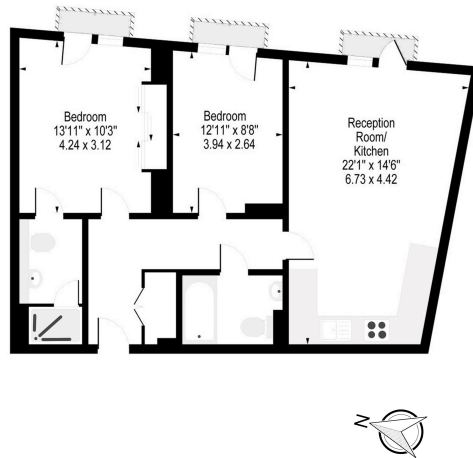

St Dunstons House, Fetter Lane, EC4A

£930 per week, £4,030 per month + fees

www.benhams.com

Approx gross internal area: 800sq/ft - 74sq/m