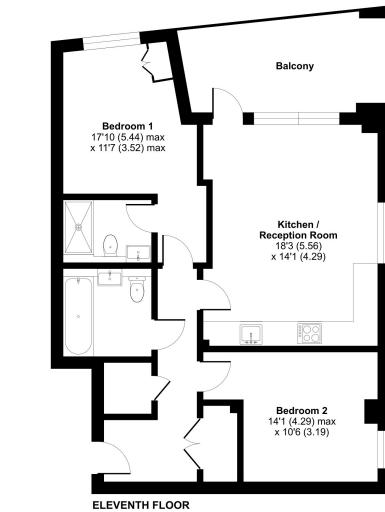

Blackhorse View, Forest Road, E17

£575 per week, £2,492 per month + fees

www.benhams.com

Approximate Area = 754 sq ft / 70 sq m
For identification only - Not to scale