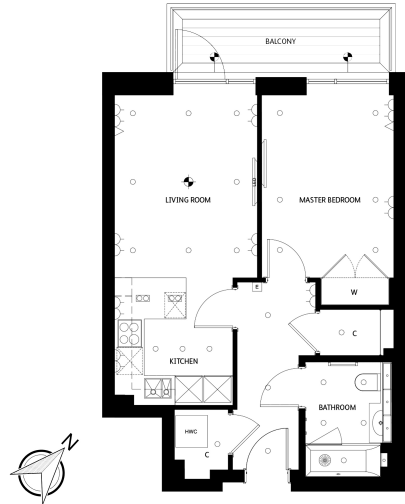

Faulkner House, Fulham Reach, W6

£675 per week, £2,925 per month + fees

www.benhams.com

2nd Floor
Approx gross internal area: 850sq/ft - 79.5sq/m

Living Room	3.13m x 4.00m	10'3" x 13'2"
Kitchen	2.59m x 2.79m	8'6" x 9'2"
Master Bedroom	2.90m x 4.00m	9'6" x 13'2"