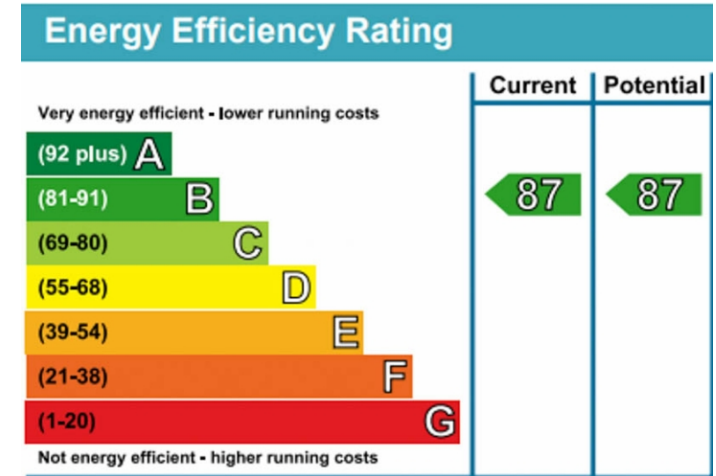

London branches open six days a week Mon - Sat

Canary Wharf | City | Colindale | Dartmouth Park | Ealing | Fulham
Hammersmith | Hampstead | Highgate | Hyde Park | Kensington | Kew
Knightsbridge | Nine Elms | Shoreditch | Southall | Surrey Quays
Wapping | Wembley | White City | Woolwich

International offices

China | Hong Kong SAR | India | Indonesia | Qatar | Malaysia | Middle East |
Singapore | South Africa | Thailand | Turkey