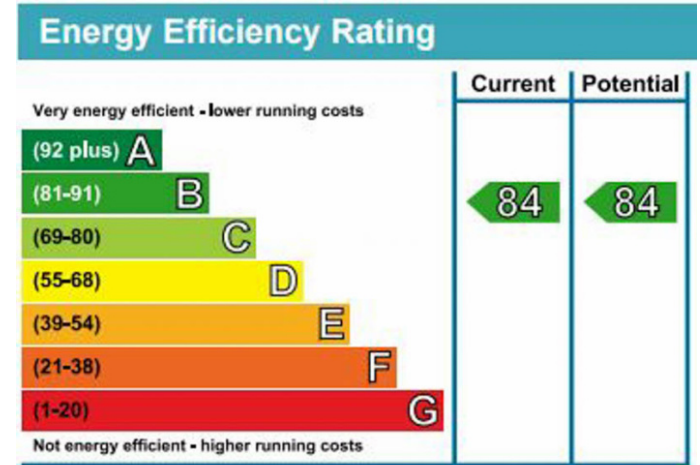

Distillery Wharf, Fulham Reach, W6

£750 per week, £3,250 per month + fees

www.benhams.com

DW.FR.W6 - 1st floor

Approx Gross Area: 78 sq m / 835 sq ft

London branches open six days a week Mon - Sat

Canary Wharf | City | Colindale | Dartmouth Park | Ealing | Fulham
Hammersmith | Hampstead | Highgate | Hyde Park | Kensington | Kew
Knightsbridge | Nine Elms | Shoreditch | Southall | Surrey Quays
Wapping | Wembley | White City | Woolwich

International offices

China | Hong Kong SAR | India | Indonesia | Qatar | Malaysia | Middle East |
Singapore | South Africa | Thailand | Turkey