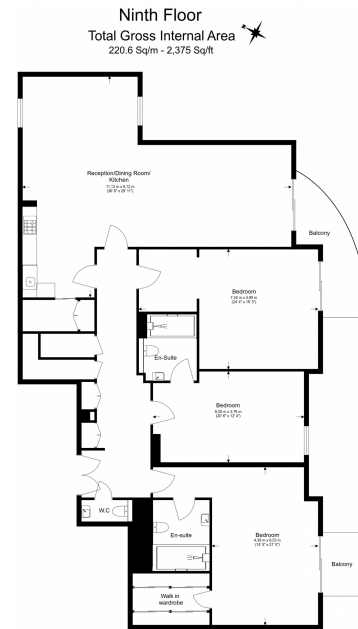

Chelsea Village, Fulham Road, SW6

£1,615 per week, £6,998 per month + fees

www.benhams.com

Score	Energy rating	Current	Potential
92+	A		
81-91	B		
69-80	C		74 C
55-68	D	61 D	
39-54	E		
21-38	F		
1-20	G		

London branches open six days a week Mon - Sat

Canary Wharf | City | Colindale | Dartmouth Park | Ealing | Fulham
Hammersmith | Hampstead | Highgate | Hyde Park | Kensington | Kew
Knightsbridge | Nine Elms | Shoreditch | Southall | Surrey Quays
Wapping | Wembley | White City | Woolwich

International offices

China | Hong Kong SAR | India | Indonesia | Qatar | Malaysia | Middle East |
Singapore | South Africa | Thailand | Turkey