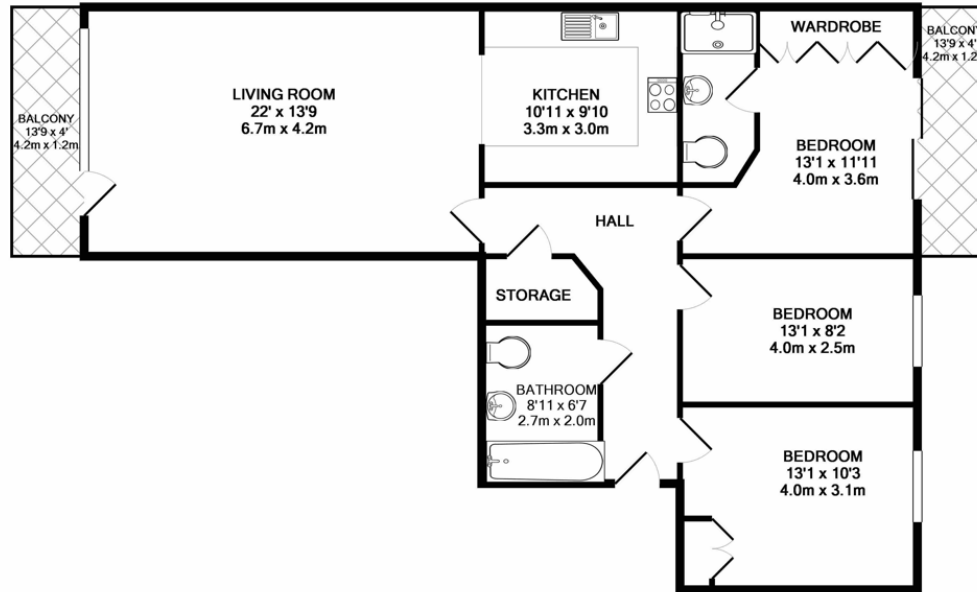

Lensbury Avenue, Fulham, SW6

£807 per week, £3,497 per month + fees

www.benhams.com