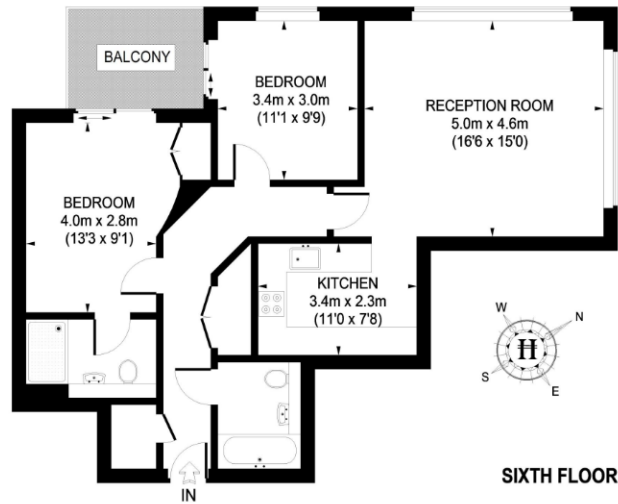

## Property features

Great Storage | 2 Bedroom and 2 Bathroom | Balcony | Modern | Unfurnished | EPC-B | Equal size bedrooms | Bright, floor to ceiling windows | 24 hour concierges | Nearby Imperial Wharf Station

# The Boulevard, Fulham, SW6

£660 per week, £2,860 per month + fees

www.benhams.com

APPROXIMATE GROSS INTERNAL AREA = 850 SQ. FT. (79 SQ. M.)

This plan is for layout guidance only. Not drawn to scale unless stated. Windows & door openings are approximate. Whilst every care is taken in the preparation of this plan, please check all dimensions, shapes & compass bearings before making any decisions reliant upon them. Please be advised that Hamptons International / our agents have not seen or reviewed any building regulations or planning permission in relation to works carried out to the property. (ID51328)