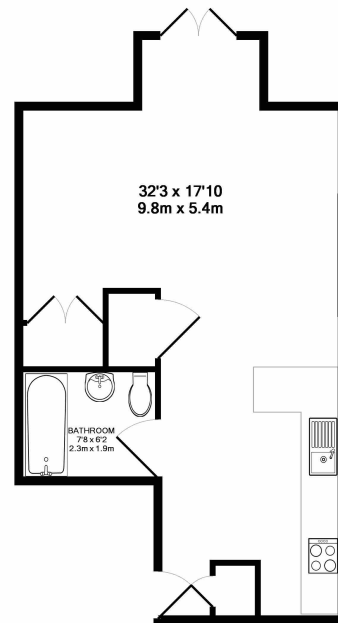

Brompton Park Crescent, Fulham, SW6

£475 per week, £2,058 per month + fees

www.benhams.com

London branches open six days a week Mon - Sat

Canary Wharf | City | Colindale | Dartmouth Park | Ealing | Fulham
Hammersmith | Hampstead | Highgate | Hyde Park | Kensington | Kew
Knightsbridge | Nine Elms | Shoreditch | Southall | Surrey Quays
Wapping | Wembley | White City | Woolwich

International offices

China | Hong Kong SAR | India | Indonesia | Qatar | Malaysia | Middle East |
Singapore | South Africa | Thailand | Turkey

Benham & Reeves