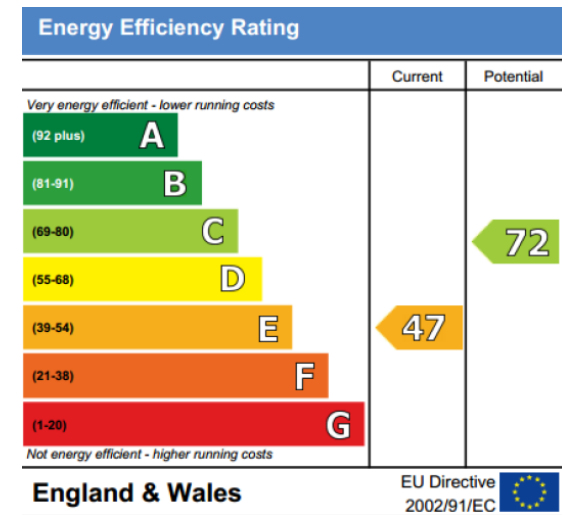

Brompton Park Crescent, Fulham, SW6

£475 per week, £2,058 per month + fees

www.benhams.com

London branches open six days a week Mon - Sat

Canary Wharf | City | Colindale | Dartmouth Park | Ealing | Fulham
Hammersmith | Hampstead | Highgate | Hyde Park | Kensington | Kew
Knightsbridge | Nine Elms | Shoreditch | Southall | Surrey Quays
Wapping | Wembley | White City | Woolwich

International offices

China | Hong Kong SAR | India | Indonesia | Qatar | Malaysia | Middle East |
Singapore | South Africa | Thailand | Turkey

Benham & Reeves