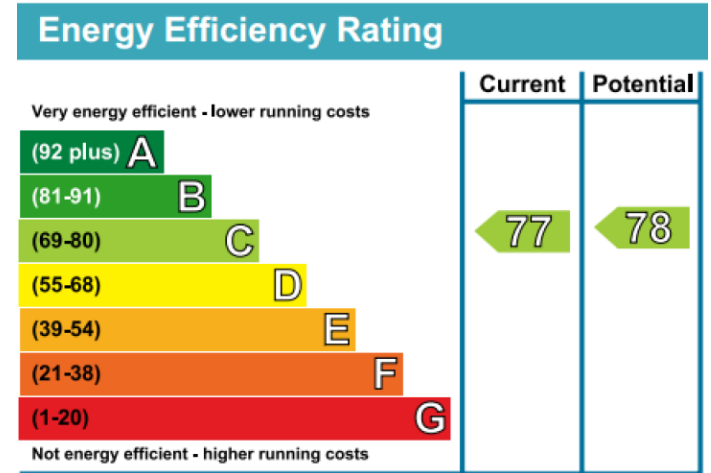

London branches open six days a week Mon - Sat

Canary Wharf | City | Colindale | Dartmouth Park | Ealing | Fulham
Hammersmith | Hampstead | Highgate | Hyde Park | Kensington | Kew
Knightsbridge | Nine Elms | Shoreditch | Southall | Surrey Quays
Wapping | Wembley | White City | Woolwich

International offices

China | Hong Kong SAR | India | Indonesia | Qatar | Malaysia | Middle East |
Singapore | South Africa | Thailand | Turkey

Benham & Reeves