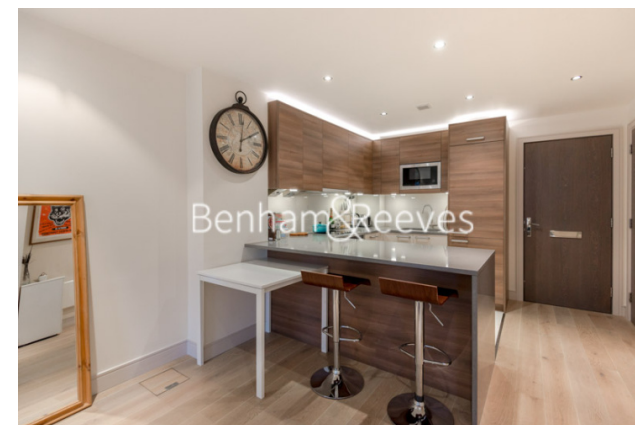

Studio 1 Bathroom Furnished

Contemporary Manhattan studio apartment set in a sought-after development close to the amenities of Fulham and Chelsea. Located within walking distance from Imperial Wharf Overground station, which runs a good service around London.

Please [click here](#) for full detail

Property features

Manhattan Studio | 1 Bathroom | Reception | Furnished | Fitted Kitchen | EPC-C | Private Terrace | Swimming Pool and Gym | Nearby Imperial Wharf Station

For more information about this property,
please call our Fulham branch on

020 7348 7620

Redress & Client Money Protection :

Benham and Reeves are members of The Property Ombudsman redress scheme and have Client Money protection with ARLA Propertymark. You can find more information on our website at <https://www.benhams.com/membership/>

Benham & Reeves