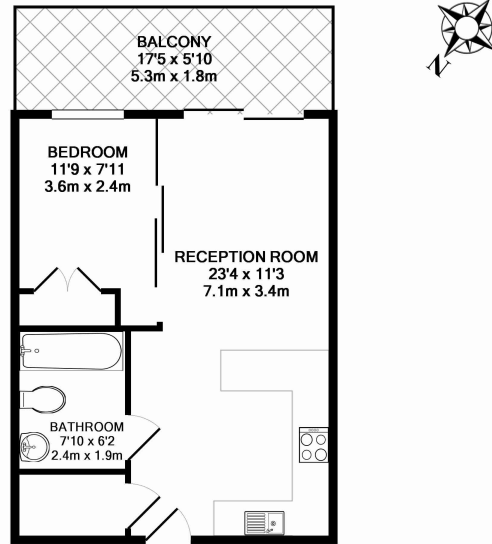

Park Street, Fulham, SW6

£554 per week, £2,400 per month + fees

www.benhams.com

00126-31DHCC.SW6 - 1ST FLOOR
TOTAL APPROX. FLOOR AREA 405 SQ.FT. (37.7 SQ.M.)