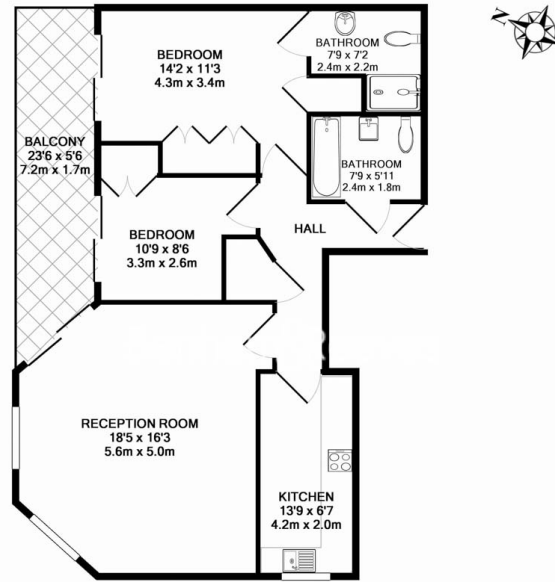

Imperial Wharf, Fulham, SW6

£715 per week, £3,098 per month + fees

www.benhams.com

London branches open six days a week Mon - Sat

Canary Wharf | City | Colindale | Dartmouth Park | Ealing | Fulham
Hammersmith | Hampstead | Highgate | Hyde Park | Kensington | Kew
Knightsbridge | Nine Elms | Shoreditch | Southall | Surrey Quays
Wapping | Wembley | White City | Woolwich

International offices

China | Hong Kong SAR | India | Indonesia | Qatar | Malaysia | Middle East |
Singapore | South Africa | Thailand | Turkey