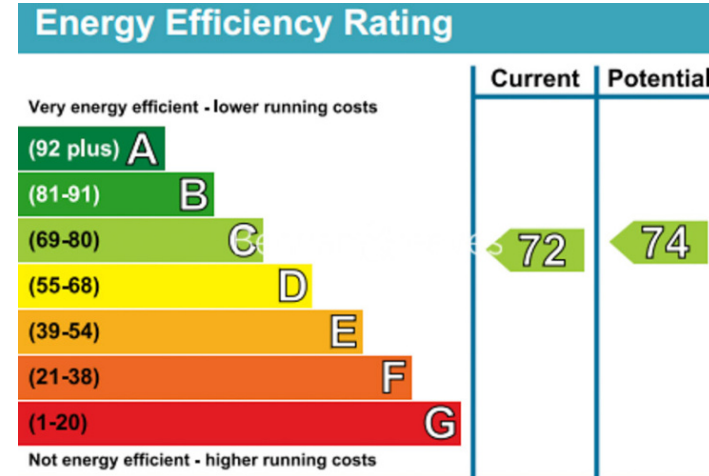

Imperial Wharf, Fulham, SW6

£715 per week, £3,098 per month + fees

www.benhams.com

London branches open six days a week Mon - Sat

Canary Wharf | City | Colindale | Dartmouth Park | Ealing | Fulham
Hammersmith | Hampstead | Highgate | Hyde Park | Kensington | Kew
Knightsbridge | Nine Elms | Shoreditch | Southall | Surrey Quays
Wapping | Wembley | White City | Woolwich

International offices

China | Hong Kong SAR | India | Indonesia | Qatar | Malaysia | Middle East |
Singapore | South Africa | Thailand | Turkey