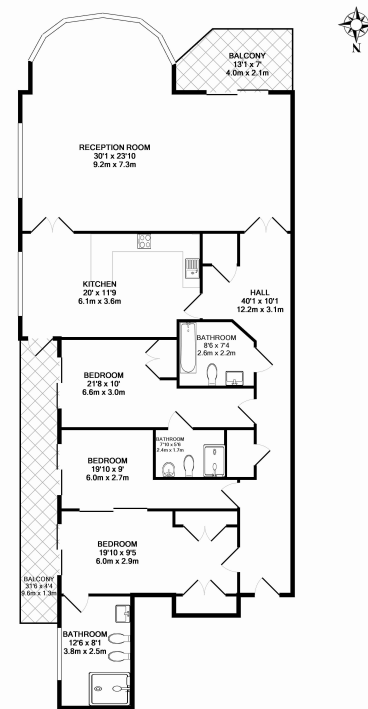

Lensbury Avenue, Fulham, SW6

£1,650 per week, £7,150 per month + fees

www.benhams.com