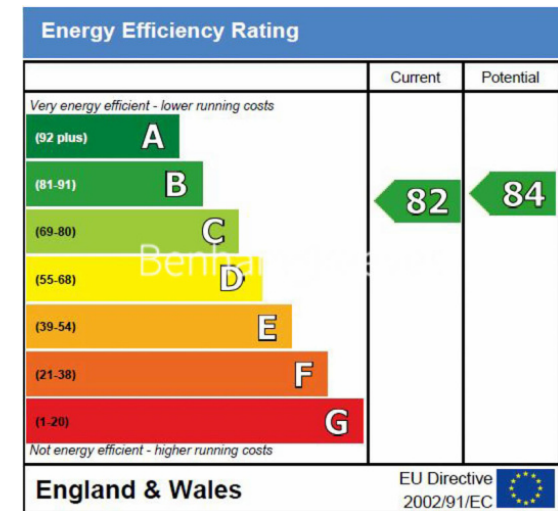

Lensbury Avenue, Fulham, SW6

£1,650 per week, £7,150 per month + fees

www.benhams.com