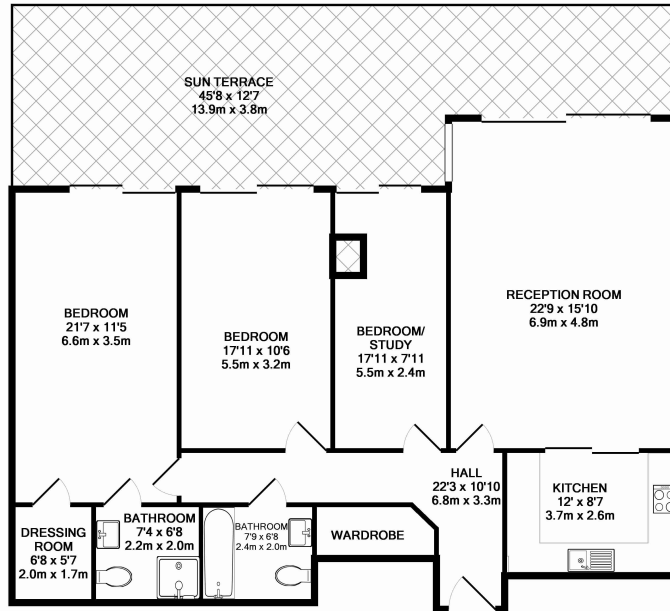

Lensbury Avenue, Fulham, SW6

£895 per week, £3,878 per month + fees

www.benhams.com