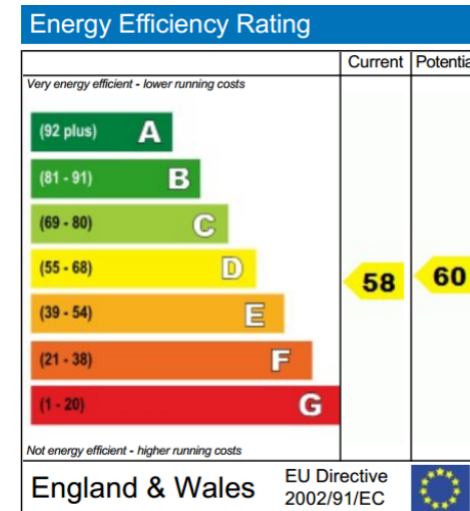

Lensbury Avenue, Fulham, SW6

£895 per week, £3,878 per month + fees

www.benhams.com