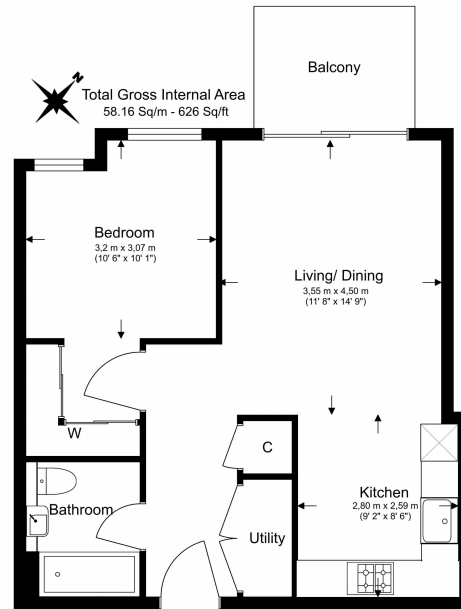

Piazza Walk, Goodmans Fields, E1

£635 per week, £2,752 per month + fees

www.benhams.com

Score	Energy rating	Current	Potential
92+	A		
81-91	B	84 | B	84 | B
69-80	C		
55-68	D		
39-54	E		
21-38	F		
1-20	G		

London branches open six days a week Mon - Sat

Canary Wharf | City | Colindale | Dartmouth Park | Ealing | Fulham
Hammersmith | Hampstead | Highgate | Hyde Park | Kensington | Kew
Knightsbridge | Nine Elms | Shoreditch | Southall | Surrey Quays
Wapping | Wembley | White City | Woolwich

International offices

China | Hong Kong SAR | India | Indonesia | Qatar | Malaysia | Middle East |
Singapore | South Africa | Thailand | Turkey