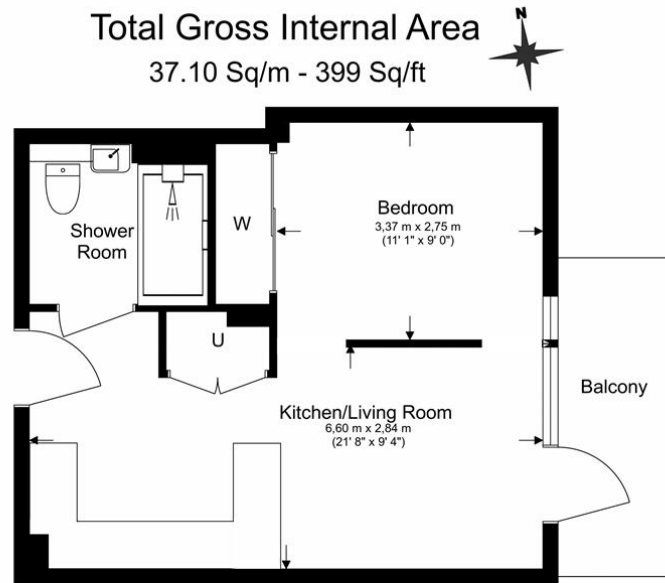

Arber House, Greenleaf Walk, UB1

£346 per week, £1,499 per month + fees

www.benhams.com

Benham & Reeves

13/08/2025, 11:12 Energy performance certificate (EPC) – Find an energy certificate – GOV.UK

Score	Energy rating	Current	Potential
92+	A		
81-91	B	84 B	84 B
69-80	C		
55-68	D		
39-54	E		
21-38	F		
1-20	G		

London branches open six days a week Mon - Sat

Canary Wharf | City | Colindale | Dartmouth Park | Ealing | Fulham
Hammersmith | Hampstead | Highgate | Hyde Park | Kensington | Kew
Knightsbridge | Nine Elms | Shoreditch | Southall | Surrey Quays
Wapping | Wembley | White City | Woolwich

International offices

China | Hong Kong SAR | India | Indonesia | Qatar | Malaysia | Middle East | Pakistan
Singapore | South Africa | Thailand | Turkey

Benham & Reeves