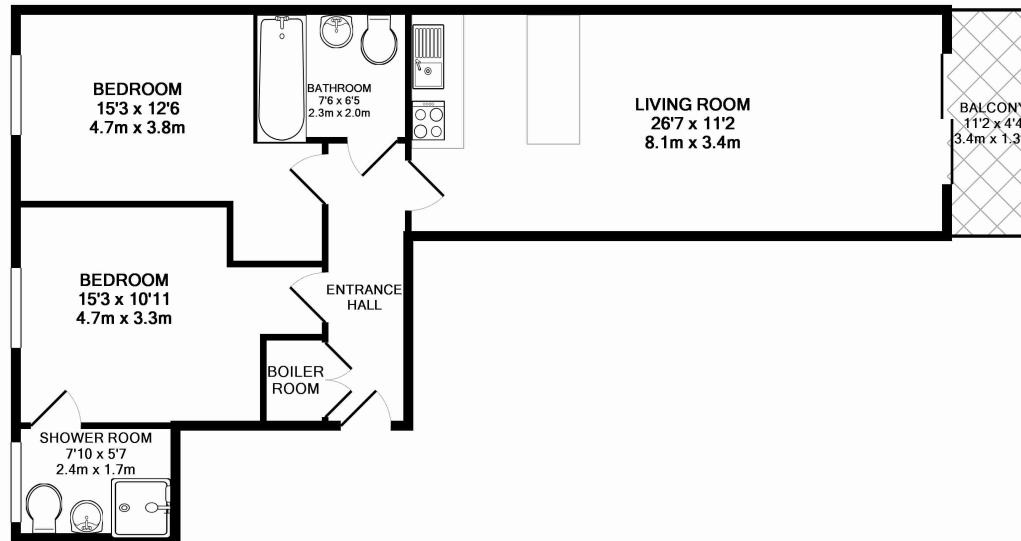

Seren Park Gardens, Greenwich, SE3

£508 per week, £2,200 per month + fees

www.benhams.com

71SPG.SE3

TOTAL APPROX. FLOOR AREA 737 SQ.FT. (68.5 SQ.M.)

Energy Efficiency Rating		
	Current	Potential
Very energy efficient - lower running costs		
(92-100) A	93	93
(81-91) B		
(69-80) C		
(55-68) D		
(39-54) E		
(21-38) F		
(1-20) G		
Not energy efficient - higher running costs		
England & Wales	EU Directive 2002/91/EC	

London branches open six days a week Mon - Sat

Canary Wharf | City | Colindale | Dartmouth Park | Ealing | Fulham
Hammersmith | Hampstead | Highgate | Hyde Park | Kensington | Kew
Knightsbridge | Nine Elms | Shoreditch | Southall | Surrey Quays
Wapping | Wembley | White City | Woolwich

International offices

China | Hong Kong SAR | India | Indonesia | Qatar | Malaysia | Middle East |
Singapore | South Africa | Thailand | Turkey