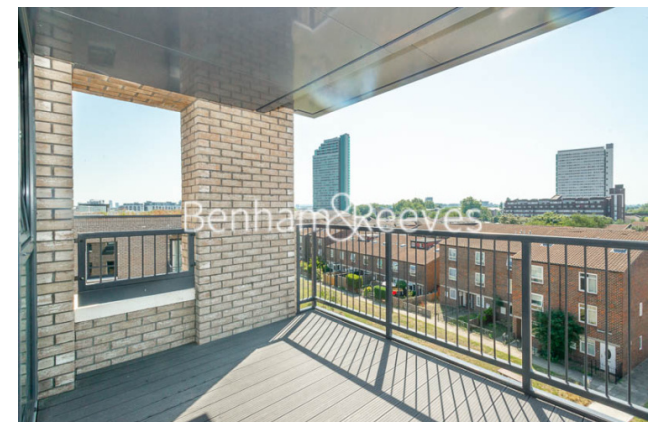

1 Bedroom   1 Bathroom   Furnished

A bright and spacious 4th floor apartment in the stunning Marine Wharf East development. Well located within walking distance of Surrey Quays Overground and Canada Water Underground station (Jubilee Line).

Please [click here](#) for full detail

Property features

One Bedroom | One Bathroom | Furnished | Open Plan Reception | Lift access | EPC-B | Local amenities | Private Balcony | Daytime concierge | Surrey Quays Station for Access into Shoreditch and City

For more information about this property, please call our Surrey Quays branch on

020 7740 3050

Redress & Client Money Protection :
Benham and Reeves are members of The Property Ombudsman redress scheme and have Client Money protection with ARLA Propertymark.
You can find more information on our website at <https://www.benhams.com/membership/>

Benham & Reeves