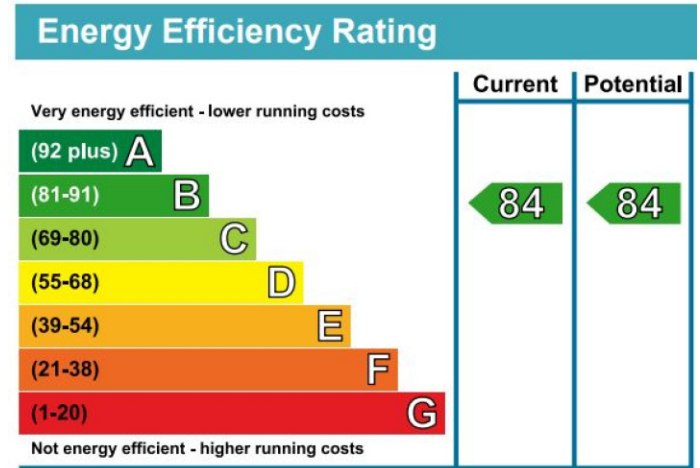

London branches open six days a week Mon - Sat

Canary Wharf | City | Colindale | Dartmouth Park | Ealing | Fulham
Hammersmith | Hampstead | Highgate | Hyde Park | Kensington | Kew
Knightsbridge | Nine Elms | Shoreditch | Southall | Surrey Quays
Wapping | Wembley | White City | Woolwich

International offices

China | Hong Kong SAR | India | Indonesia | Qatar | Malaysia | Middle East |
Singapore | South Africa | Thailand | Turkey