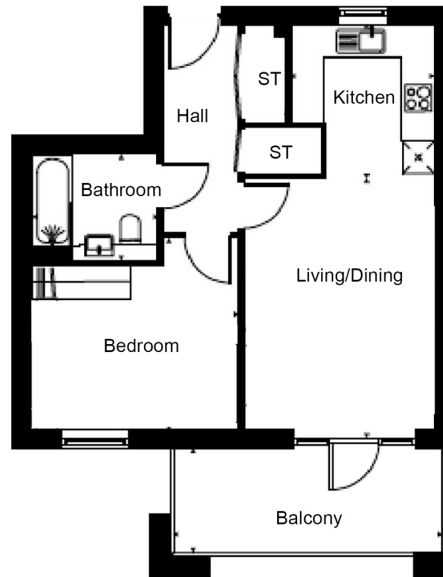

Pointelle House, Hackbridge, SM6

£346 per week, £1,500 per month + fees

www.benhams.com

Total Gross Internal Area

49 Sq/m - 527.4 Sq/ft