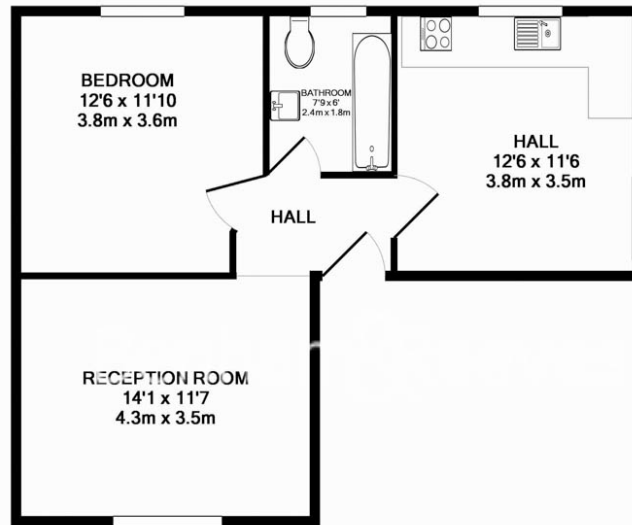

Benham & Reeves

Queen's Club Gardens, Hammersmith, W14

£500 per week, £2,167 per month + fees

www.benhams.com

00031-3JMK.W14 - GROUND FLOOR
TOTAL APPROX. FLOOR AREA 530 SQ.FT. (49.3 SQ.M.)

Whilst every attempt has been made to ensure the accuracy of the floor plan contained here, measurements of doors, windows, rooms and any other items are approximate and no responsibility is taken for any error, omission, or mis-statement. This plan is for illustrative purposes only and should be used as such by any prospective purchaser. The services, systems and appliances shown have not been tested and no guarantee as to their operability or efficiency can be given
Made with Metropix ©2014