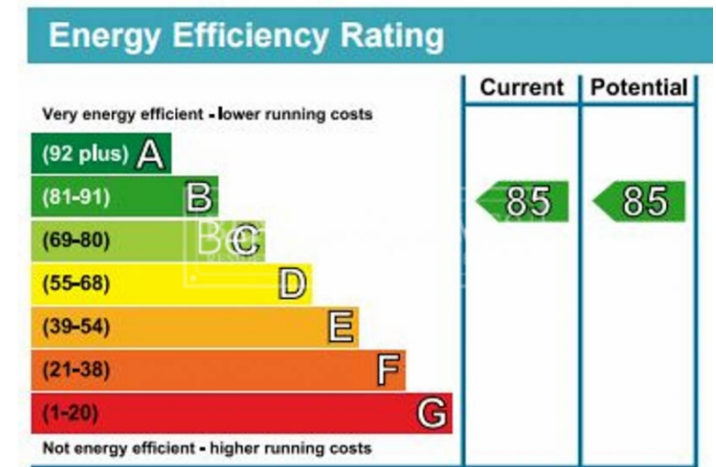

London branches open six days a week Mon - Sat

Canary Wharf | City | Colindale | Dartmouth Park | Ealing | Fulham
Hammersmith | Hampstead | Highgate | Hyde Park | Kensington | Kew
Knightsbridge | Nine Elms | Shoreditch | Southall | Surrey Quays
Wapping | Wembley | White City | Woolwich

International offices

China | Hong Kong SAR | India | Indonesia | Qatar | Malaysia | Middle East |
Singapore | South Africa | Thailand | Turkey

Benham & Reeves