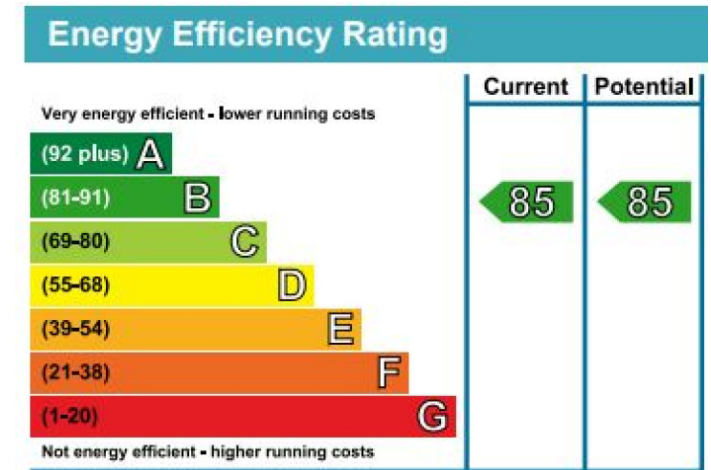

London branches open six days a week Mon - Sat

Canary Wharf | City | Colindale | Dartmouth Park | Ealing | Fulham
Hammersmith | Hampstead | Highgate | Hyde Park | Kensington | Kew
Knightsbridge | Nine Elms | Shoreditch | Southall | Surrey Quays
Wapping | Wembley | White City | Woolwich

International offices

China | Hong Kong SAR | India | Indonesia | Qatar | Malaysia | Middle East |
Singapore | South Africa | Thailand | Turkey

Benham & Reeves