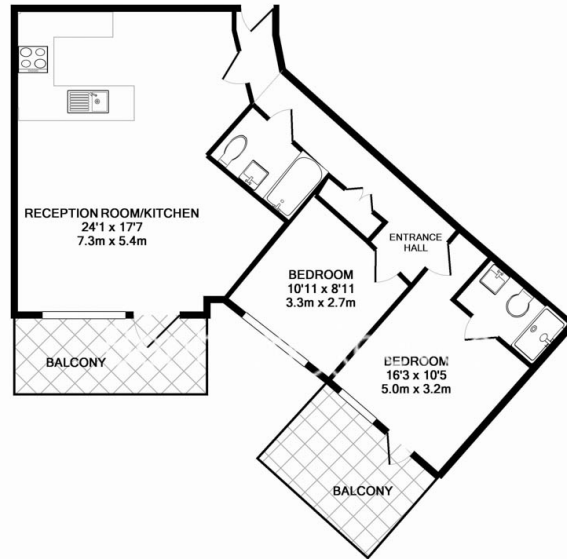

Sovereign Court, Hammersmith, W6

£725 per week, £3,142 per month + fees

www.benhams.com

London branches open six days a week Mon - Sat

Canary Wharf | City | Colindale | Dartmouth Park | Ealing | Fulham
Hammersmith | Hampstead | Highgate | Hyde Park | Kensington | Kew
Knightsbridge | Nine Elms | Shoreditch | Southall | Surrey Quays
Wapping | Wembley | White City | Woolwich

International offices

China | Hong Kong SAR | India | Indonesia | Qatar | Malaysia | Middle East | Pakistan
Singapore | South Africa | Thailand | Turkey