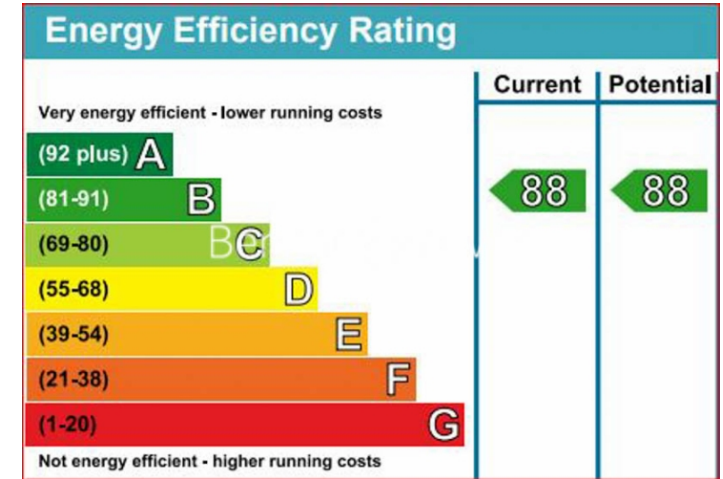

Sovereign Court, Hammersmith, W6

£725 per week, £3,142 per month + fees

www.benhams.com

London branches open six days a week Mon - Sat

Canary Wharf | City | Colindale | Dartmouth Park | Ealing | Fulham
Hammersmith | Hampstead | Highgate | Hyde Park | Kensington | Kew
Knightsbridge | Nine Elms | Shoreditch | Southall | Surrey Quays
Wapping | Wembley | White City | Woolwich

International offices

China | Hong Kong SAR | India | Indonesia | Qatar | Malaysia | Middle East | Pakistan
Singapore | South Africa | Thailand | Turkey