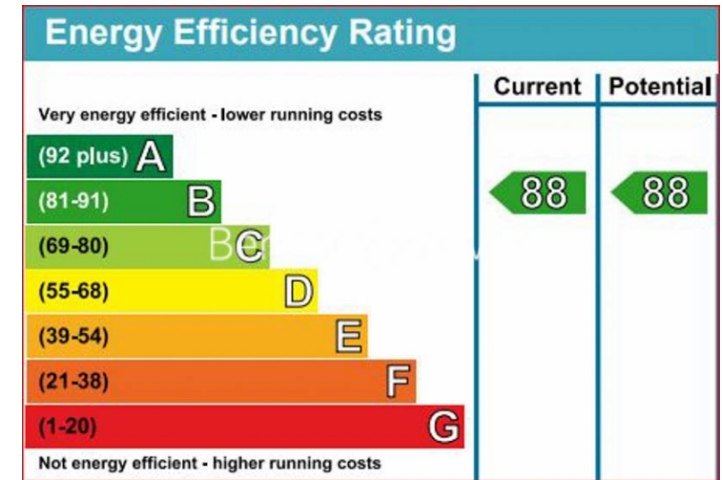

Sovereign Court, Hammersmith, W6

£725 per week, £3,142 per month + fees

www.benhams.com

London branches open six days a week Mon - Sat

Canary Wharf | City | Colindale | Dartmouth Park | Ealing | Fulham
Hammersmith | Hampstead | Highgate | Hyde Park | Kensington | Kew
Knightsbridge | Nine Elms | Shoreditch | Southall | Surrey Quays
Wapping | Wembley | White City | Woolwich

International offices

China | Hong Kong SAR | India | Indonesia | Qatar | Malaysia | Middle East |
Singapore | South Africa | Thailand | Turkey