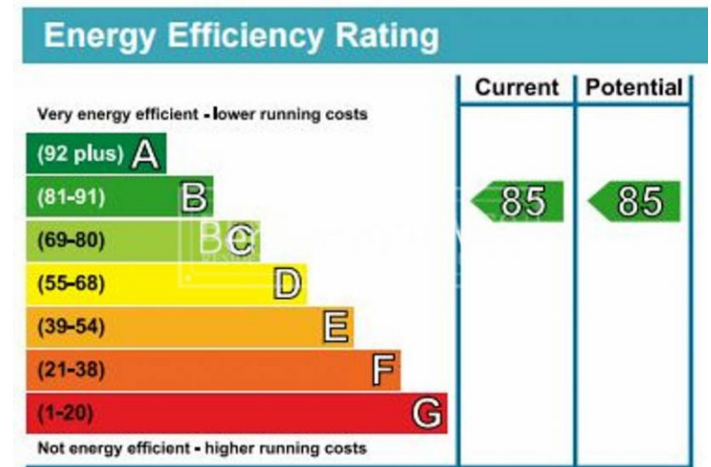

London branches open six days a week Mon - Sat

Canary Wharf | City | Colindale | Dartmouth Park | Ealing | Fulham
Hammersmith | Hampstead | Highgate | Hyde Park | Kensington | Kew
Knightsbridge | Nine Elms | Shoreditch | Southall | Surrey Quays
Wapping | Wembley | White City | Woolwich

International offices

China | Hong Kong SAR | India | Indonesia | Qatar | Malaysia | Middle East |
Singapore | South Africa | Thailand | Turkey