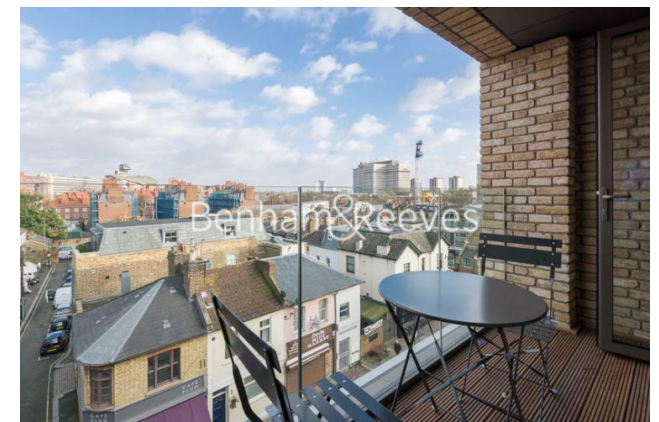

1 Bedroom   1 Bathroom   Furnished

Luxurious apartment with stunning River views situated in a sought-after development in the heart of Hammersmith. This privileged corner of West London connects to a series of Thames-side 'villages', including leafy Chiswick and picturesque Barnes, as well as being within quick access of Chelsea, Notting Hill and Knightsbridge.

Please [click here](#) for full detail

Property features

1 Bedroom | 1 Bathroom | Reception | Furnished | Fitted Kitchen | EPC-B | Communal Roof Terrace | Landscaped Podium Gardens | Nearby Hammersmith Tube Station

For more information about this property, please call our Hammersmith branch on

020 8600 0960

Redress & Client Money Protection :

Benham and Reeves are members of The Property Ombudsman redress scheme and have Client Money protection with ARLA Propertymark. You can find more information on our website at <https://www.benhams.com/membership/>

Benham & Reeves