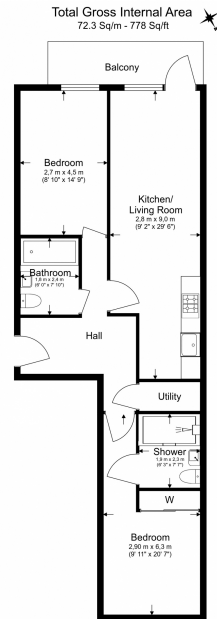

Beaulieu House, Hammersmith, W6

£785 per week, £3,400 per month + fees

www.benhams.com