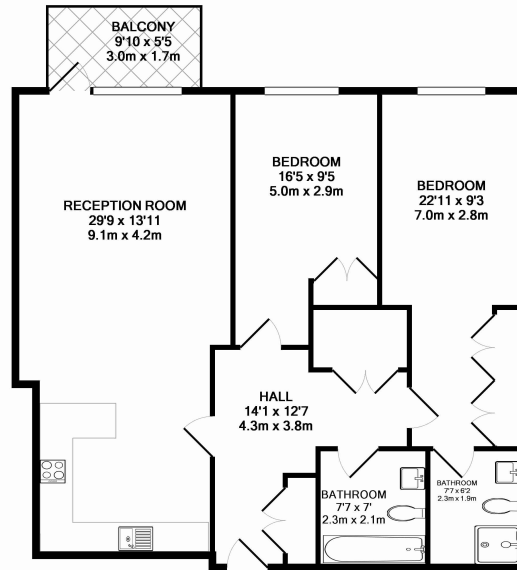

Parrs Way, Hammersmith, W6

£850 per week, £3,683 per month + fees

www.benhams.com