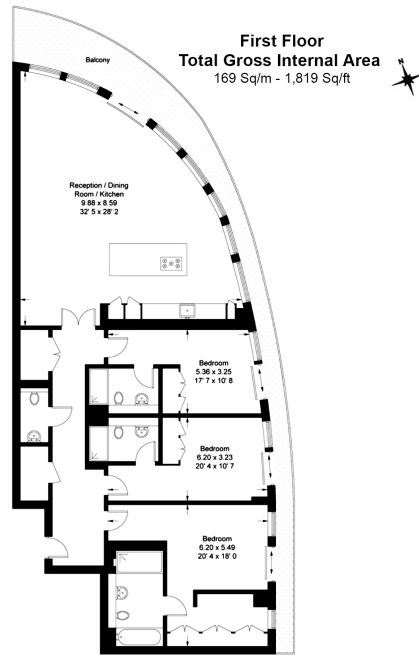

Parr's Way, Hammersmith, W6

£1,847 per week, £8,004 per month + fees

www.benhams.com

Score	Energy rating	Current	Potential
92+	A		
81-91	B	83 | B	83 | B
69-80	C		
55-68	D		
39-54	E		
21-38	F		
1-20	G		

London branches open six days a week Mon - Sat

Canary Wharf | City | Colindale | Dartmouth Park | Ealing | Fulham
Hammersmith | Hampstead | Highgate | Hyde Park | Kensington | Kew
Knightsbridge | Nine Elms | Shoreditch | Southall | Surrey Quays
Wapping | Wembley | White City | Woolwich

International offices

China | Hong Kong SAR | India | Indonesia | Qatar | Malaysia | Middle East |
Singapore | South Africa | Thailand | Turkey