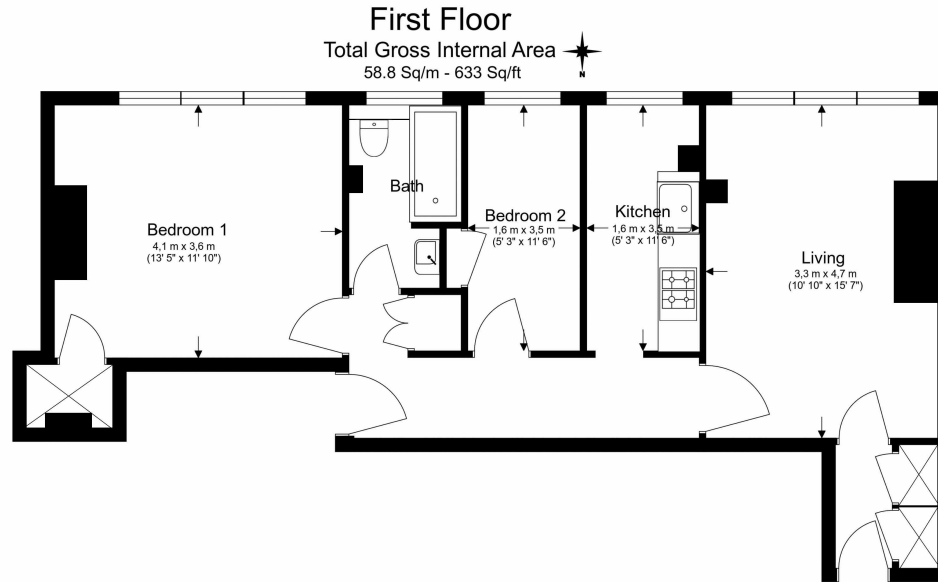

Hammersmith Road, Hammersmith, W6

£370 per week, £1,603 per month + fees

www.benhams.com