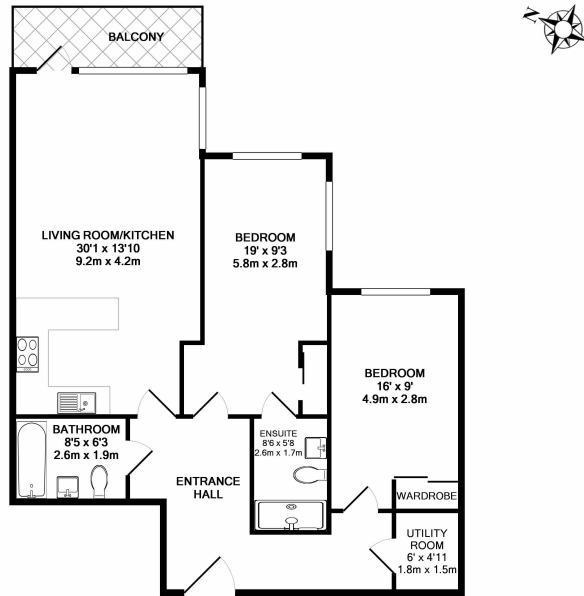

Fulham Reach, Hammersmith, W6

£850 per week, £3,683 per month + fees

www.benhams.com

London branches open six days a week Mon - Sat

Canary Wharf | City | Colindale | Dartmouth Park | Ealing | Fulham
Hammersmith | Hampstead | Highgate | Hyde Park | Kensington | Kew
Knightsbridge | Nine Elms | Shoreditch | Southall | Surrey Quays
Wapping | Wembley | White City | Woolwich

International offices

China | Hong Kong SAR | India | Indonesia | Qatar | Malaysia | Middle East |
Singapore | South Africa | Thailand | Turkey