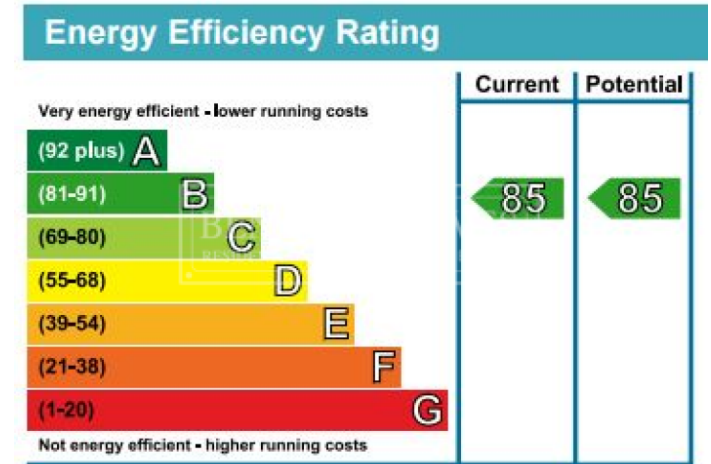

Fulham Reach, Hammersmith, W6

£850 per week, £3,683 per month + fees

www.benhams.com

London branches open six days a week Mon - Sat

Canary Wharf | City | Colindale | Dartmouth Park | Ealing | Fulham
Hammersmith | Hampstead | Highgate | Hyde Park | Kensington | Kew
Knightsbridge | Nine Elms | Shoreditch | Southall | Surrey Quays
Wapping | Wembley | White City | Woolwich

International offices

China | Hong Kong SAR | India | Indonesia | Qatar | Malaysia | Middle East |
Singapore | South Africa | Thailand | Turkey