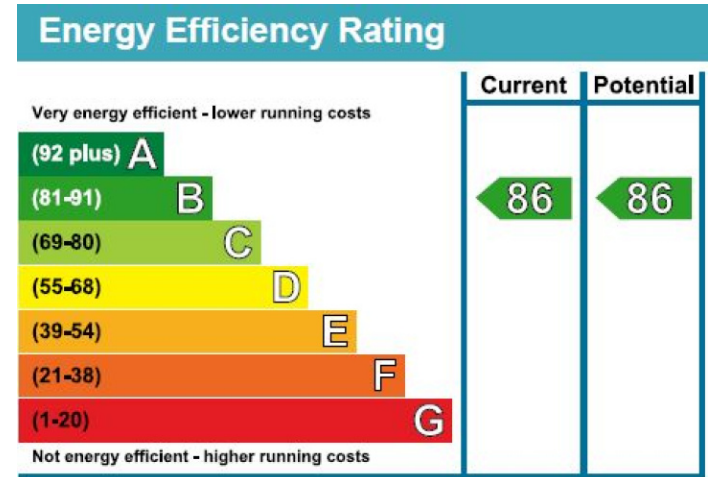

London branches open six days a week Mon - Sat

Canary Wharf | City | Colindale | Dartmouth Park | Ealing | Fulham
Hammersmith | Hampstead | Highgate | Hyde Park | Kensington | Kew
Knightsbridge | Nine Elms | Shoreditch | Southall | Surrey Quays
Wapping | Wembley | White City | Woolwich

International offices

China | Hong Kong SAR | India | Indonesia | Qatar | Malaysia | Middle East |
Singapore | South Africa | Thailand | Turkey