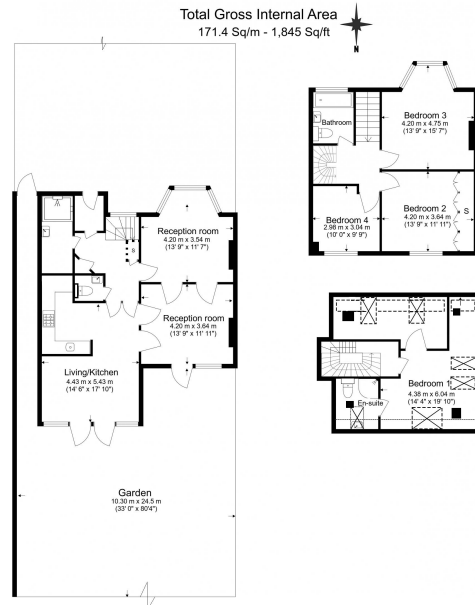

Woodlands, Hampstead, NW11

£912 per week, £3,950 per month + fees

www.benhams.com

BenhamReeves

Score	Energy rating	Current	Potential
92+	A		
81-91	B		82 B
69-80	C		
55-68	D	67 D	
39-54	E		
21-38	F		
1-20	G		

London branches open six days a week Mon - Sat

Canary Wharf | City | Colindale | Dartmouth Park | Ealing | Fulham
Hammersmith | Hampstead | Highgate | Hyde Park | Kensington | Kew
Knightsbridge | Nine Elms | Shoreditch | Southall | Surrey Quays
Wapping | Wembley | White City | Woolwich

International offices

China | Hong Kong SAR | India | Indonesia | Qatar | Malaysia | Middle East |
Singapore | South Africa | Thailand | Turkey

BenhamReeves