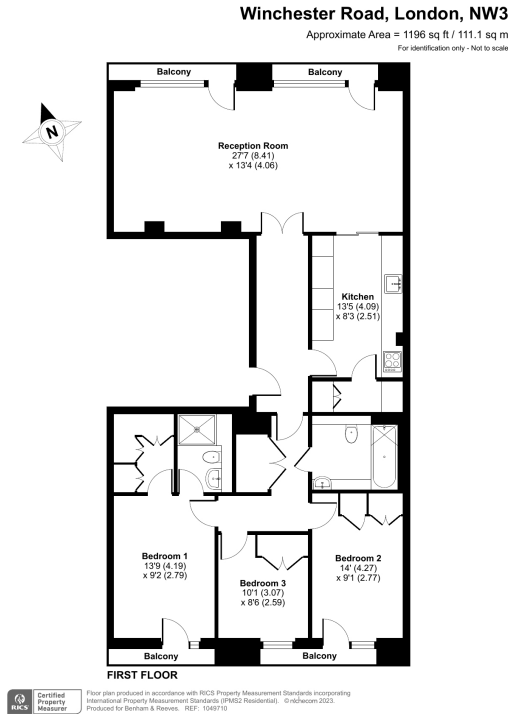

Winchester Road, Hampstead, NW3

£970 per week, £4,203 per month + fees

www.benhams.com