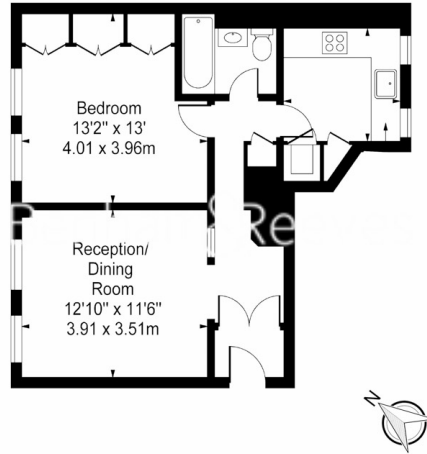

Frognal, Hampstead, NW3

£404 per week, £1,751 per month + fees

www.benhams.com

3rd Floor
Approx gross internal area: 850sq/ft - 79.5sq/m