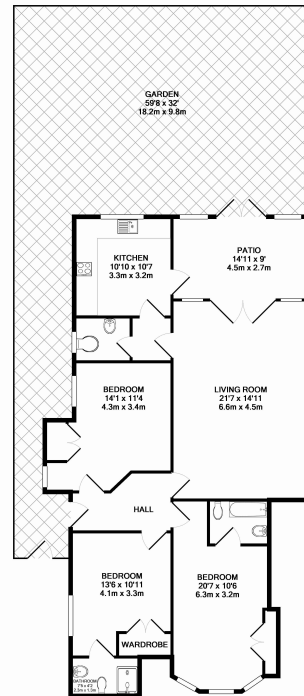

Priory Road, Hampstead, NW6

£790 per week, £3,423 per month + fees

www.benhams.com