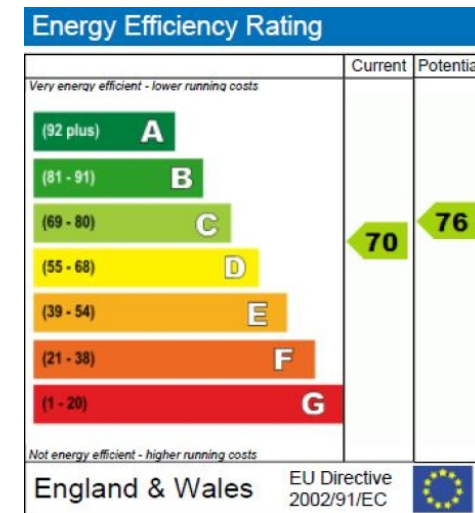

Priory Road, Hampstead, NW6

£790 per week, £3,423 per month + fees

www.benhams.com