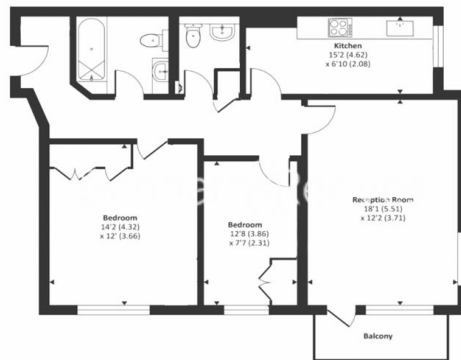

Fairfax Road, Hampstead, NW6

£600 per week, £2,600 per month + fees

www.benhams.com

5th Floor
Approx gross internal area: 850sq/ft - 79sq/m

Score	Energy rating	Current	Potential
92+	A		
81-91	B		
69-80	C	76 | c	76 | c
55-68	D		
39-54	E		
21-38	F		
1-20	G		

London branches open six days a week Mon - Sat

Canary Wharf | City | Colindale | Dartmouth Park | Ealing | Fulham
Hammersmith | Hampstead | Highgate | Hyde Park | Kensington | Kew
Knightsbridge | Nine Elms | Shoreditch | Southall | Surrey Quays
Wapping | Wembley | White City | Woolwich

International offices

China | Hong Kong SAR | India | Indonesia | Qatar | Malaysia | Middle East |
Singapore | South Africa | Thailand | Turkey