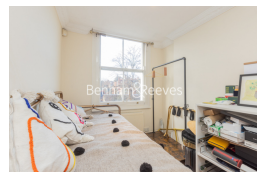

Benham & Reeves

Randolph Avenue, Hampstead, W9

£900 per week, £3,900 per month + fees

 3 Bedrooms  2 Bathrooms  Furnished

A superb, split-level apartment offering generous space situated on a sought-after residential road, moments from the Bakerloo line and Paddington Recreation Ground.

Please [click here](#) for full detail

Property features

Spacious reception room | Modern kitchen | Three well-proportioned bedrooms | En-suite bathroom | Additional family bathroom | EPC- D | Private balcony | fully fitted kitchen | Permit parking available | Nearby Station Bakerloo line and Paddington

Benham & Reeves

Randolph Avenue, Hampstead, W9

£900 per week, £3,900 per month + fees

www.benhams.com

3rd Floor

Appros gross internal area: 1380sq/ft - 128sq/m

Whilst every attempt has been made to ensure the accuracy of the floor plan contained here, measurements of doors, windows, rooms and any other items are approximations and no responsibility is taken for any error, omission, or mis-statement. This plan is for illustrative purposes only and should be used as such by any prospective purchaser. The services, systems and appliances shown have not been tested and no guarantee as to their operability or efficiency can be given.
Made with Metropix (2019)