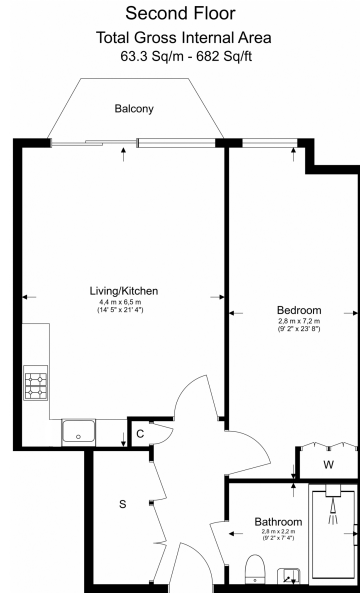

Lighterman Towers, Harbour Avenue, SW10

£650 per week, £2,817 per month + fees

www.benhams.com