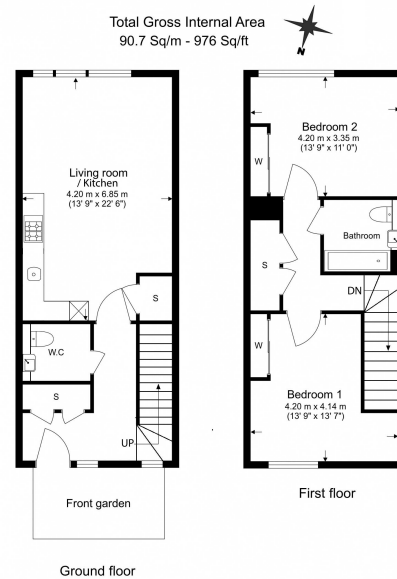

Sparrowhawk Square, Hendon waterside, NW9

£554 per week, £2,400 per month + fees

www.benhams.com

Benham & Reeves

Score	Energy rating	Current	Potential
92+	A		
81-91	B	86 B	86 B
69-80	C		
55-68	D		
39-54	E		
21-38	F		
1-20	G		

London branches open six days a week Mon - Sat

Canary Wharf | City | Colindale | Dartmouth Park | Ealing | Fulham
Hammersmith | Hampstead | Highgate | Hyde Park | Kensington | Kew
Knightsbridge | Nine Elms | Shoreditch | Southall | Surrey Quays
Wapping | Wembley | White City | Woolwich

International offices

China | Hong Kong SAR | India | Indonesia | Qatar | Malaysia | Middle East |
Singapore | South Africa | Thailand | Turkey

Benham & Reeves