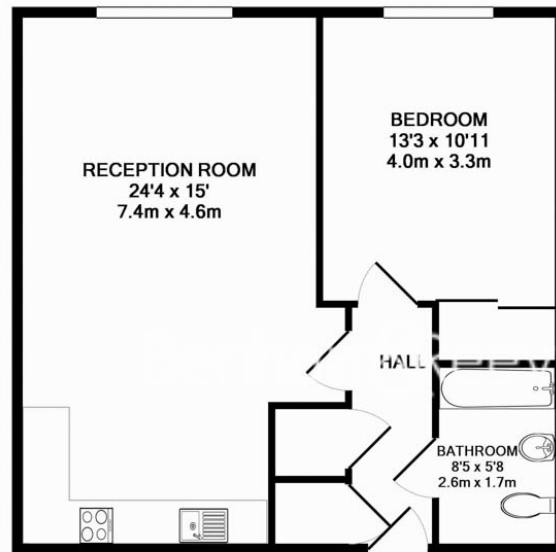

Benham & Reeves

Drummond Way, Highbury and Islington, N1

£415 per week, £1,798 per month + fees

www.benhams.com

RECEPTION ROOM
24'4 x 15'
7.4m x 4.6m

BEDROOM
13'3 x 10'11
4.0m x 3.3m

HALL

BATHROOM
8'5 x 5'8
2.6m x 1.7m

00564-7GH.DW.N1 - LG FLOOR
TOTAL APPROX. FLOOR AREA 597 SQ.FT. (55.5 SQ.M.)

Whilst every attempt has been made to ensure the accuracy of the floor plan contained here, measurements of doors, windows, rooms and any other items are approximate and no responsibility is taken for any error, omission, or mis-statement. This plan is for illustrative purposes only and should be used as such by any prospective purchaser. The services, systems and appliances shown have not been tested and no guarantee as to their operability or efficiency can be given
Made with Metropix ©2016