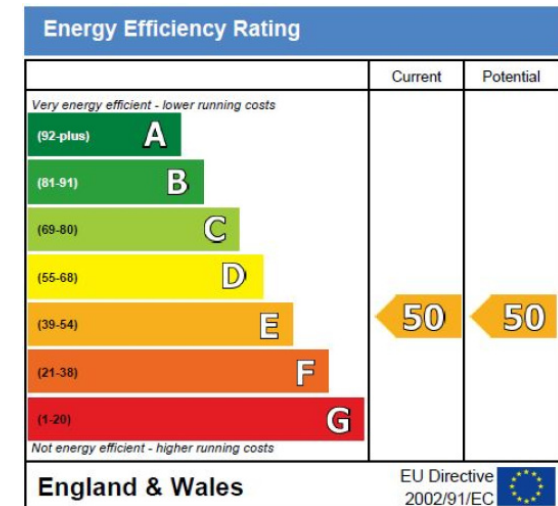

Drummond Way, Highbury and Islington, N1

£415 per week, £1,798 per month + fees

www.benhams.com

RECEPTION ROOM
24'4 x 15'
7.4m x 4.6m

BEDROOM
13'3 x 10'11
4.0m x 3.3m

HALL

BATHROOM
8'5 x 5'8
2.6m x 1.7m

00564-7GH.DW.N1 - LG FLOOR
TOTAL APPROX. FLOOR AREA 597 SQ.FT. (55.5 SQ.M.)

Whilst every attempt has been made to ensure the accuracy of the floor plan contained here, measurements of doors, windows, rooms and any other items are approximate and no responsibility is taken for any error, omission, or mis-statement. This plan is for illustrative purposes only and should be used as such by any prospective purchaser. The services, systems and appliances shown have not been tested and no guarantee as to their operability or efficiency can be given
Made with Metropix ©2016

London branches open six days a week Mon - Sat

Canary Wharf | City | Colindale | Dartmouth Park | Ealing | Fulham
Hammersmith | Hampstead | Highgate | Hyde Park | Kensington | Kew
Knightsbridge | Nine Elms | Shoreditch | Southall | Surrey Quays
Wapping | Wembley | White City | Woolwich

International offices

China | Hong Kong SAR | India | Indonesia | Qatar | Malaysia | Middle East |
Singapore | South Africa | Thailand | Turkey