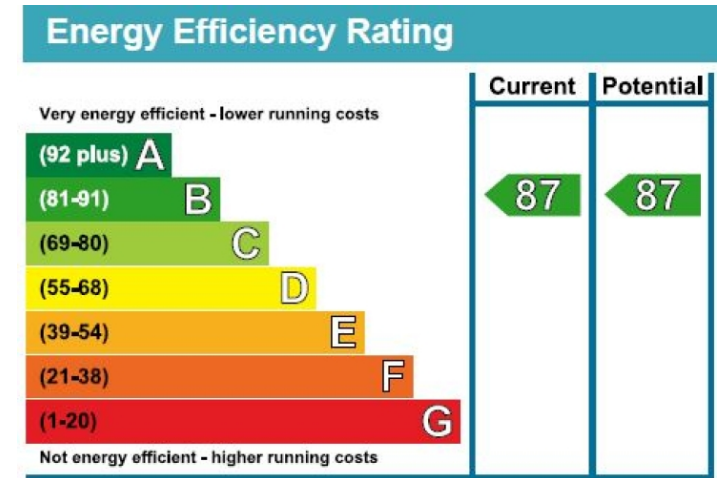

Benham & Reeves

Highbury Stadium Square, Highbury, N5

£395 per week, £1,712 per month + fees

www.benhams.com

47 EAST STAND
 TOTAL APPROX. FLOOR AREA 525 SQ.FT. (48.8 SQ.M.)
 Whilst every attempt has been made to ensure the accuracy of the floor plan contained here, measurements of doors, windows, rooms and any other items are approximate and no responsibility is taken for any error, omission, or mis-statement. This plan is for illustrative purposes only and should be used as such by any prospective purchaser. The services, systems and appliances shown have not been tested and no guarantee as to their operability or efficiency can be given
 Made with Metropix ©2017