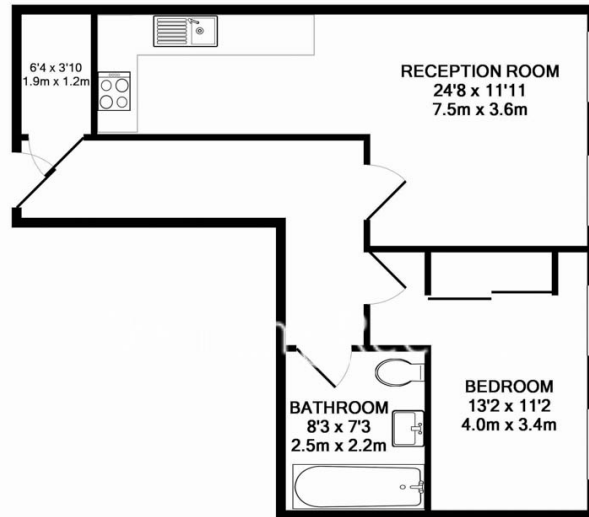

Please [click here](#) for full detail

Property features

Double Bedroom | Open Plan Reception | Fitted Kitchen | Bathroom | Furnished | EPC-B | Lift and entry-phone | Communal Gardens | 24 Hours Concierge | Nearby from Arsenal and Drayton Park Station

Benham & Reeves

Highbury Stadium Square, Highbury, N5

£395 per week, £1,712 per month + fees

www.benhams.com

47 EAST STAND
 TOTAL APPROX. FLOOR AREA 525 SQ.FT. (48.8 SQ.M.)
 Whilst every attempt has been made to ensure the accuracy of the floor plan contained here, measurements of doors, windows, rooms and any other items are approximate and no responsibility is taken for any error, omission, or mis-statement. This plan is for illustrative purposes only and should be used as such by any prospective purchaser. The services, systems and appliances shown have not been tested and no guarantee as to their operability or efficiency can be given
 Made with Metropix ©2017