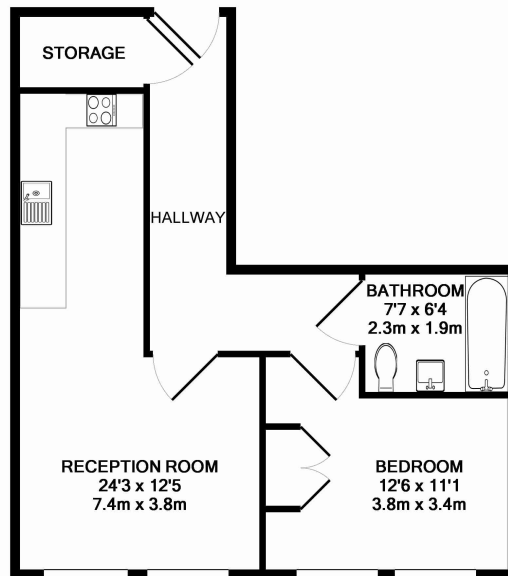

Highbury Stadium Square, Highbury, N5

£427 per week, £1,850 per month + fees

www.benhams.com

Energy Efficiency Rating		
	Current	Potential
Very energy efficient - lower running costs		
(92-plus) A		
(81-91) B	85	86
(69-80) C		
(55-68) D		
(39-54) E		
(21-38) F		
(1-20) G		
Not energy efficient - higher running costs		
England & Wales	EU Directive 2002/91/EC	

00159-92ESA1.N5 - 1ST FLOOR
TOTAL APPROX. FLOOR AREA 521 SQ.FT. (48.4 SQ.M.)

London branches open six days a week Mon - Sat

Canary Wharf | City | Colindale | Dartmouth Park | Ealing | Fulham
Hammersmith | Hampstead | Highgate | Hyde Park | Kensington | Kew
Knightsbridge | Nine Elms | Shoreditch | Southall | Surrey Quays
Wapping | Wembley | White City | Woolwich

International offices

China | Hong Kong SAR | India | Indonesia | Qatar | Malaysia | Middle East |
Singapore | South Africa | Thailand | Turkey

Benham & Reeves