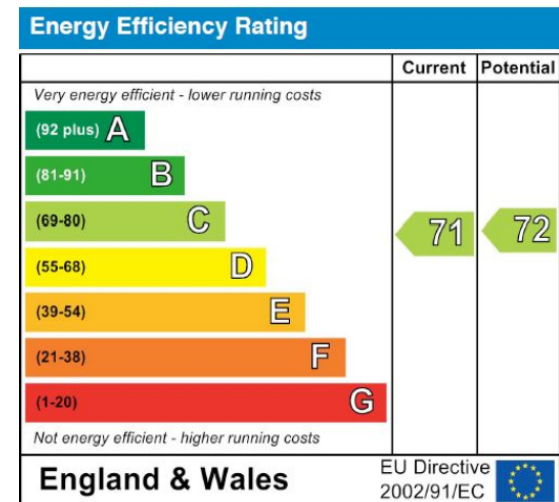

Benham & Reeves

West Stand Apartments, Highbury Stadium Square, N5

www.benhams.com

£440 per week, £1,907 per month + fees

80WS.N5 - 4TH FLOOR
 TOTAL APPROX. FLOOR AREA 529 SQ.FT. (49.1 SQ.M.)
 Whilst every attempt has been made to ensure the accuracy of the floor plan contained here, measurements of doors, windows, rooms and any other items are approximate and no responsibility is taken for any error, omission, or mis-statement. This plan is for illustrative purposes only and should be used as such by any prospective purchaser. The services, systems and appliances shown have not been tested and no guarantee as to their operability or efficiency can be given
 Made with Metropix ©2017