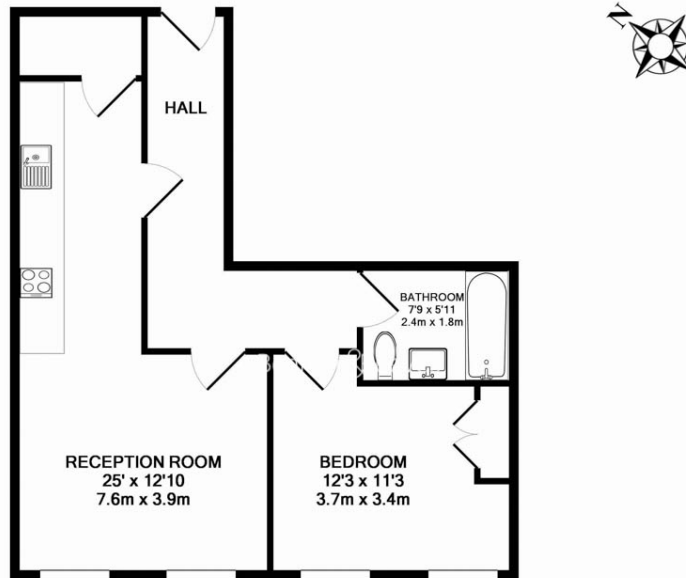

Please [click here](#) for full detail

Property features

1 Double Bedroom | 1 Bathroom | Open Plan Reception | Furnished | Fitted Kitchen | EPC-C | 24 Hours Concierge, Secured and Gated | Communal Garden, Lift, Phone Entry | Nearby Arsenal and Drayton Park Stations

Benham & Reeves

West Stand Apartments, Highbury Stadium Square, N5

www.benhams.com

£440 per week, £1,907 per month + fees

80WS.N5 - 4TH FLOOR
 TOTAL APPROX. FLOOR AREA 529 SQ.FT. (49.1 SQ.M.)
 Whilst every attempt has been made to ensure the accuracy of the floor plan contained here, measurements of doors, windows, rooms and any other items are approximate and no responsibility is taken for any error, omission, or mis-statement. This plan is for illustrative purposes only and should be used as such by any prospective purchaser. The services, systems and appliances shown have not been tested and no guarantee as to their operability or efficiency can be given
 Made with Metropix ©2017