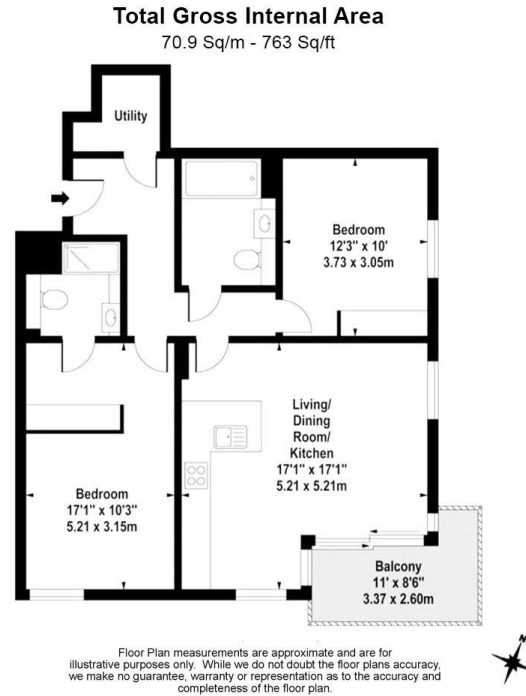

Woodberry Park development, Highgate, N4

£515 per week, £2,232 per month + fees

www.benhams.com

London branches open six days a week Mon - Sat

Canary Wharf | City | Colindale | Dartmouth Park | Ealing | Fulham
Hammersmith | Hampstead | Highgate | Hyde Park | Kensington | Kew
Knightsbridge | Nine Elms | Shoreditch | Southall | Surrey Quays
Wapping | Wembley | White City | Woolwich

International offices

China | Hong Kong SAR | India | Indonesia | Qatar | Malaysia | Middle East |
Singapore | South Africa | Thailand | Turkey