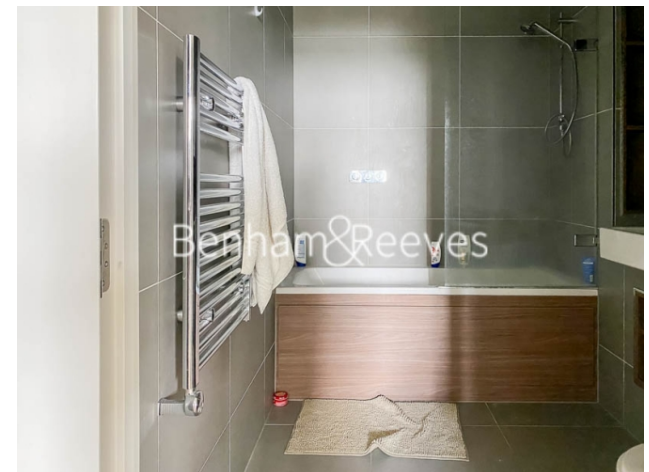

2 Bedrooms   2 Bathrooms   Furnished

An exceptional, designer furnished two double bedroom apartment set in the Parkhouse at Woodberry Park, N4.

Please [click here](#) for full detail

Property features

24 Hour Concierge | Swimming Pool | Gym | Private Balcony | New Development | EPC-B | Designer Furniture | Close to Amenities | Walking Distance To Tube Station

For more information about this property,
please call our Highgate branch on

020 8341 2335

Redress & Client Money Protection :

Benham and Reeves are members of The Property Ombudsman redress scheme and have Client Money protection with ARLA Propertymark. You can find more information on our website at <https://www.benhams.com/membership/>

Benham & Reeves