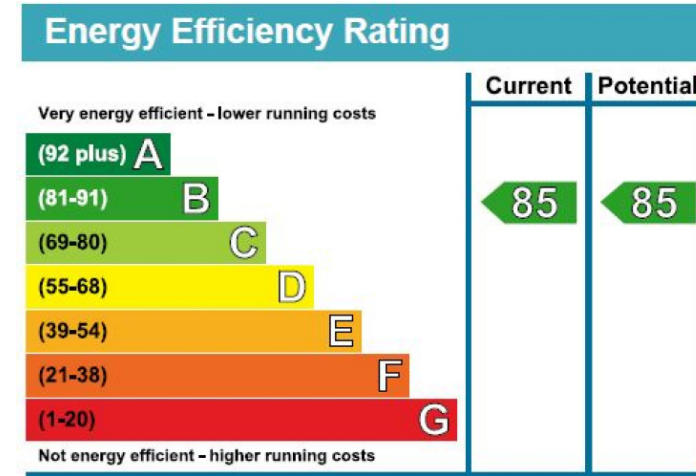

Woodberry Park development, Highgate, N4

£515 per week, £2,232 per month + fees

www.benhams.com

London branches open six days a week Mon - Sat

Canary Wharf | City | Colindale | Dartmouth Park | Ealing | Fulham
Hammersmith | Hampstead | Highgate | Hyde Park | Kensington | Kew
Knightsbridge | Nine Elms | Shoreditch | Southall | Surrey Quays
Wapping | Wembley | White City | Woolwich

International offices

China | Hong Kong SAR | India | Indonesia | Qatar | Malaysia | Middle East |
Singapore | South Africa | Thailand | Turkey