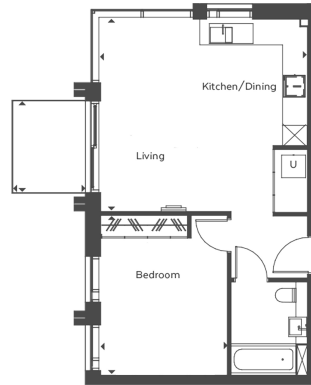

Woodberry Down, Highgate, N4

£575 per week, £2,492 per month + fees

www.benhams.com

3rd Floor

Approx gross internal area: 525sq/ft - 49sq/m

External area	53 sq ft	5.0 sqm
Living area/KLD*	17'10" x 16'6"	5.44 x 5.05
Bedroom	13'9" x 10'10"	4.30 x 3.32
Balcony	8'0" x 6'9"	2.44 x 2.07