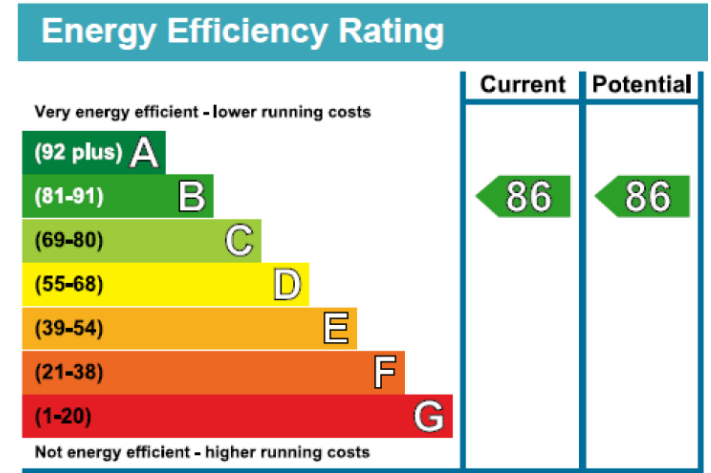

London branches open six days a week Mon - Sat

Canary Wharf | City | Colindale | Dartmouth Park | Ealing | Fulham
Hammersmith | Hampstead | Highgate | Hyde Park | Kensington | Kew
Knightsbridge | Nine Elms | Shoreditch | Southall | Surrey Quays
Wapping | Wembley | White City | Woolwich

International offices

China | Hong Kong SAR | India | Indonesia | Qatar | Malaysia | Middle East |
Singapore | South Africa | Thailand | Turkey