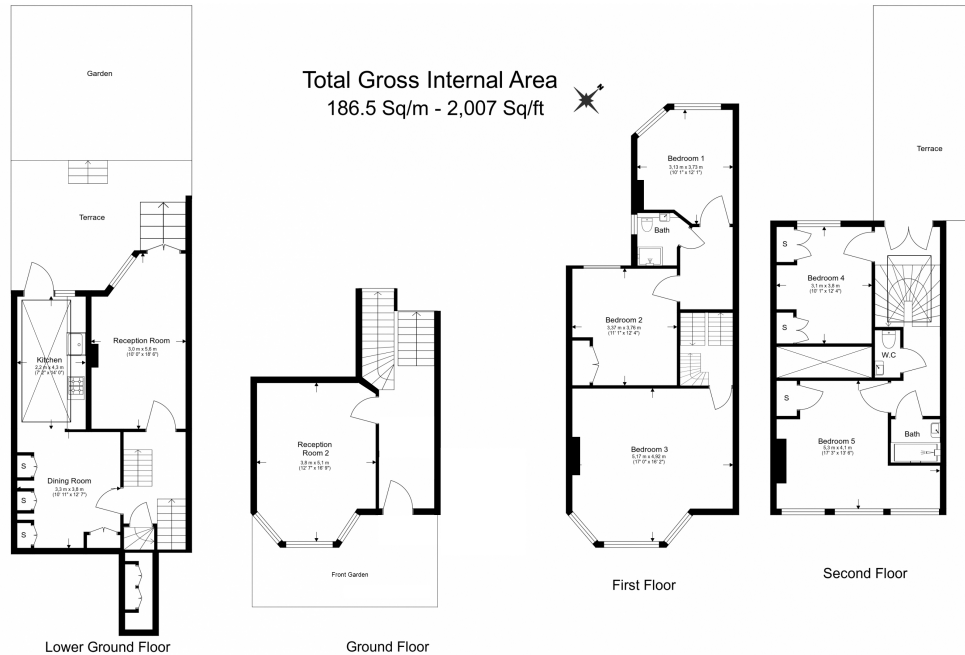

Priory Gardens, Highgate, N6

£1,350 per week, £5,850 per month + fees

www.benhams.com

Score	Energy rating	Current	Potential
92+	A		
81-91	B		83 B
69-80	C		
55-68	D	68 D	
39-54	E		
21-38	F		
1-20	G		

London branches open six days a week Mon - Sat

Canary Wharf | City | Colindale | Dartmouth Park | Ealing | Fulham
Hammersmith | Hampstead | Highgate | Hyde Park | Kensington | Kew
Knightsbridge | Nine Elms | Shoreditch | Southall | Surrey Quays
Wapping | Wembley | White City | Woolwich

International offices

China | Hong Kong SAR | India | Indonesia | Qatar | Malaysia | Middle East |
Singapore | South Africa | Thailand | Turkey