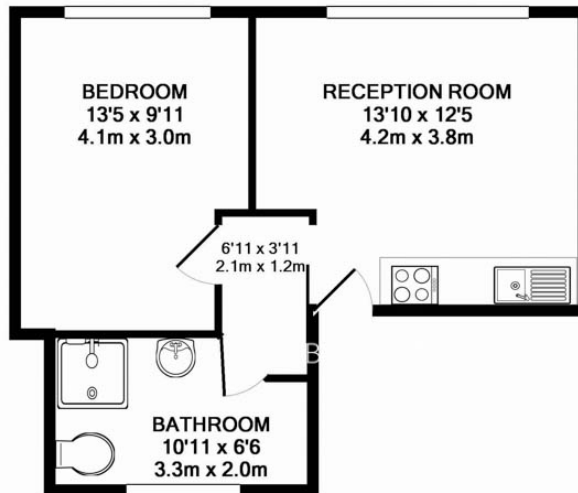

Please [click here](#) for full detail

Property features

1 Bedroom with wardrobe | 1 Reception with wood floor | 1 Fitted kitchen | 1 Shower Room | Furnished | EPC-F | Close to Amenities | Wood floors throughout | Close to Hampstead Heath and Highgate Village

Benham & Reeves

Highgate West Hill, Highgate, N6

£300 per week, £1,300 per month + fees

www.benhams.com

2HH.N6 - 2ND FLOOR
TOTAL APPROX. FLOOR AREA 378 SQ.FT. (35.1 SQ.M.)

Whilst every attempt has been made to ensure the accuracy of the floor plan contained here, measurements of doors, windows, rooms and any other items are approximate and no responsibility is taken for any error, omission, or mis-statement. This plan is for illustrative purposes only and should be used as such by any prospective purchaser. The services, systems and appliances shown have not been tested and no guarantee as to their operability or efficiency can be given
Made with Metropix ©2017