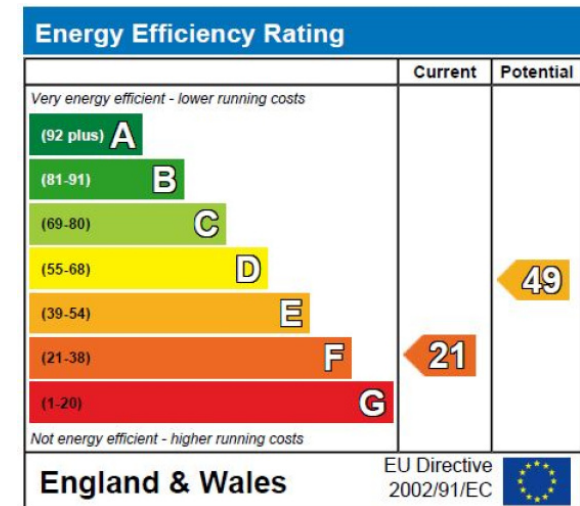

Benham & Reeves

Highgate West Hill, Highgate, N6

£300 per week, £1,300 per month + fees

www.benhams.com

2HH.N6 - 2ND FLOOR
TOTAL APPROX. FLOOR AREA 378 SQ.FT. (35.1 SQ.M.)

Whilst every attempt has been made to ensure the accuracy of the floor plan contained here, measurements of doors, windows, rooms and any other items are approximate and no responsibility is taken for any error, omission, or mis-statement. This plan is for illustrative purposes only and should be used as such by any prospective purchaser. The services, systems and appliances shown have not been tested and no guarantee as to their operability or efficiency can be given
Made with Metropix ©2017