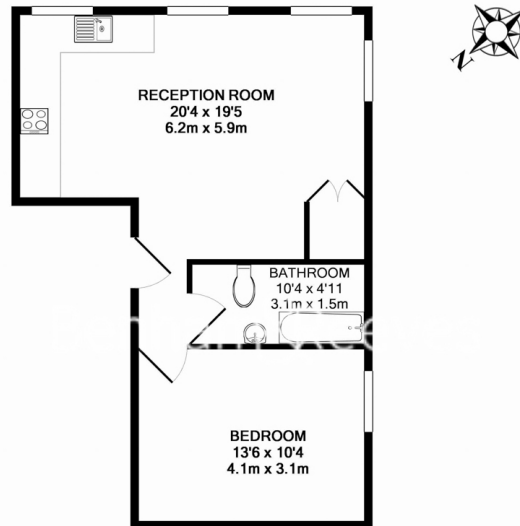

Lady Somerset Road, Highgate, NW5

£440 per week, £1,907 per month + fees

www.benhams.com

LADY SOMERSET ROAD, LONDON NW5 - 2ND FLOOR
TOTAL APPROX. FLOOR AREA 475 SQ.FT. (44.2 SQ.M.)

Score	Energy rating	Current	Potential
92+	A		
81-91	B		
69-80	C		79 | C
55-68	D	55 | D	
39-54	E		
21-38	F		
1-20	G		

London branches open six days a week Mon - Sat

Canary Wharf | City | Colindale | Dartmouth Park | Ealing | Fulham
Hammersmith | Hampstead | Highgate | Hyde Park | Kensington | Kew
Knightsbridge | Nine Elms | Shoreditch | Southall | Surrey Quays
Wapping | Wembley | White City | Woolwich

International offices

China | Hong Kong SAR | India | Indonesia | Qatar | Malaysia | Middle East |
Singapore | South Africa | Thailand | Turkey