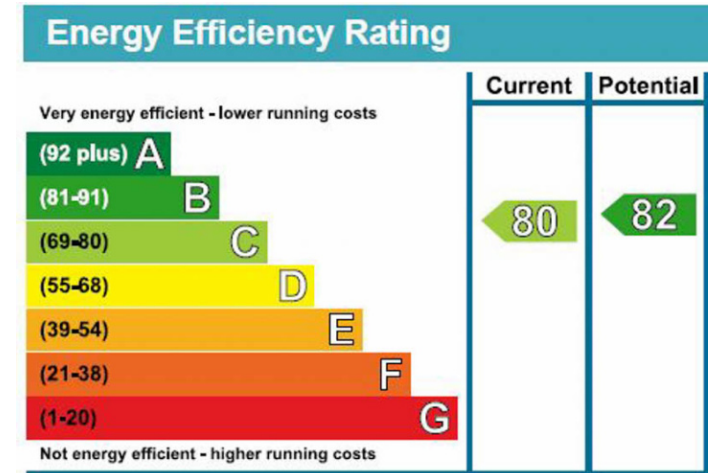

London branches open six days a week Mon - Sat

Canary Wharf | City | Colindale | Dartmouth Park | Ealing | Fulham
Hammersmith | Hampstead | Highgate | Hyde Park | Kensington | Kew
Knightsbridge | Nine Elms | Shoreditch | Southall | Surrey Quays
Wapping | Wembley | White City | Woolwich

International offices

China | Hong Kong SAR | India | Indonesia | Qatar | Malaysia | Middle East |
Singapore | South Africa | Thailand | Turkey

Benham & Reeves