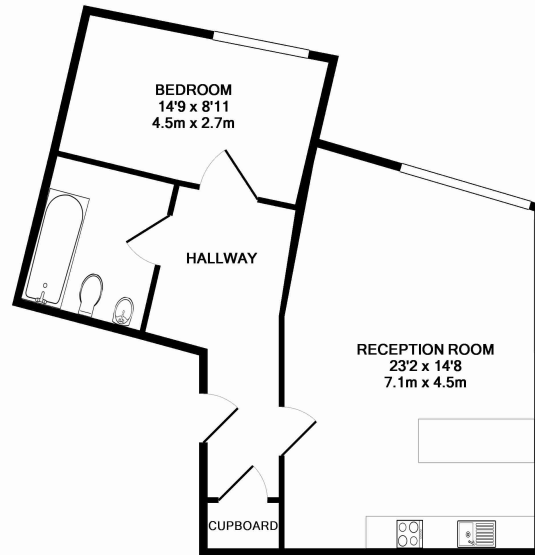

Nile Street, Hoxton, N1

£425 per week, £1,842 per month + fees

www.benhams.com

32 NILE STREET, FLAT 8, N1 7TU
TOTAL APPROX. FLOOR AREA 618 SQ.FT. (57.4 SQ.M.)