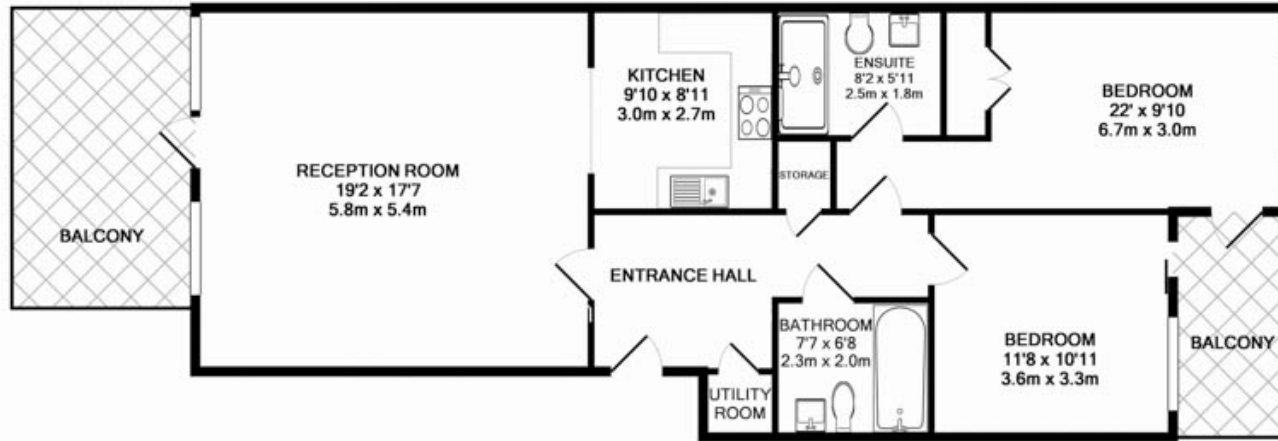

Lensbury Avenue, Imperial Wharf, SW6

£715 per week, £3,098 per month + fees

www.benhams.com

TOTAL APPROX. FLOOR AREA 956 SQ.FT. (88.9 SQ.M.)