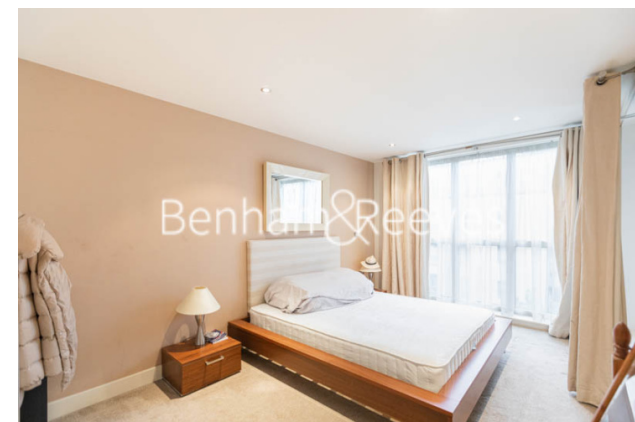

2 Bedrooms   2 Bathrooms   Furnished

Spacious, bright apartment, with underground parking and beautiful direct River views, situated within a thriving development with excellent transport facilities. Imperial Wharf Overground station is on-site.

Please [click here](#) for full detail

Property features

2 Bedrooms | 2 Bathrooms | Reception | Furnished | Fitted Kitchen | EPC-C | 24 Hour Concierge | Gym, Balcony | Nearby Imperial Wharf Station

For more information about this property,
please call our Fulham branch on

020 7348 7620

Redress & Client Money Protection :

Benham and Reeves are members of The Property Ombudsman redress scheme and have Client Money protection with ARLA Propertymark. You can find more information on our website at <https://www.benhams.com/membership/>

Benham & Reeves