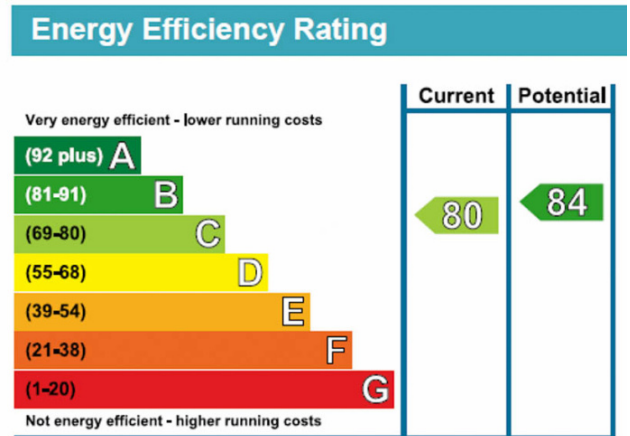

London branches open six days a week Mon - Sat

Canary Wharf | City | Colindale | Dartmouth Park | Ealing | Fulham
Hammersmith | Hampstead | Highgate | Hyde Park | Kensington | Kew
Knightsbridge | Nine Elms | Shoreditch | Southall | Surrey Quays
Wapping | Wembley | White City | Woolwich

International offices

China | Hong Kong SAR | India | Indonesia | Qatar | Malaysia | Middle East |
Singapore | South Africa | Thailand | Turkey