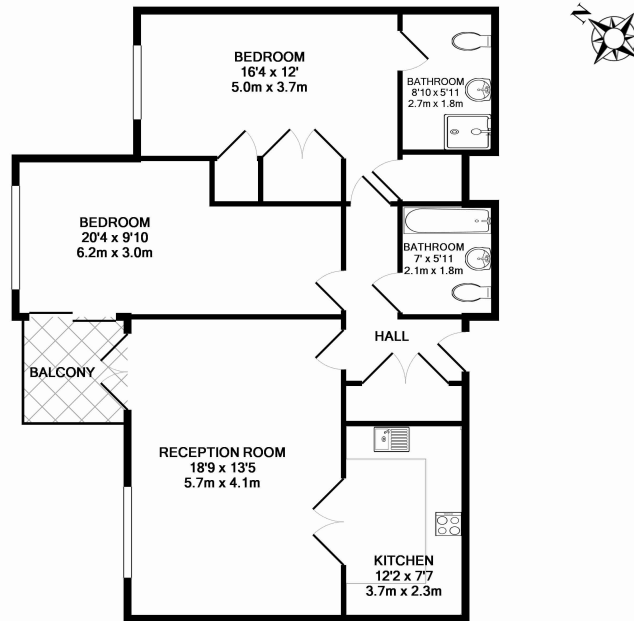

The Boulevard, Imperial Wharf, SW6

£595 per week, £2,578 per month + fees

www.benhams.com

00245-39CV.IW.SW6 - 5TH FLOOR
TOTAL APPROX. FLOOR AREA 886 SQ.FT. (82.3 SQ.M.)