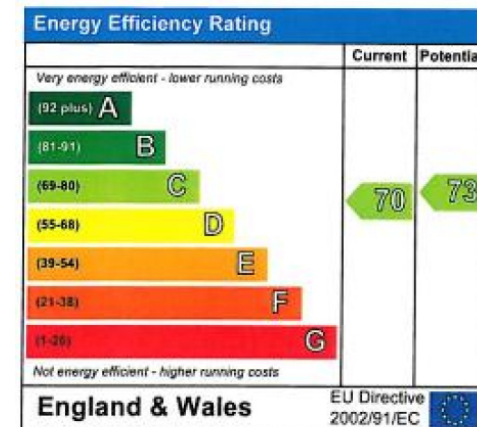

The energy efficiency rating is a measure of the overall efficiency of a home. The higher the rating the more energy efficient the home is and the lower the fuel bills are likely to be.

London branches open six days a week Mon - Sat

Canary Wharf | City | Colindale | Dartmouth Park | Ealing | Fulham
Hammersmith | Hampstead | Highgate | Hyde Park | Kensington | Kew
Knightsbridge | Nine Elms | Shoreditch | Southall | Surrey Quays
Wapping | Wembley | White City | Woolwich

International offices

China | Hong Kong SAR | India | Indonesia | Qatar | Malaysia | Middle East |
Singapore | South Africa | Thailand | Turkey