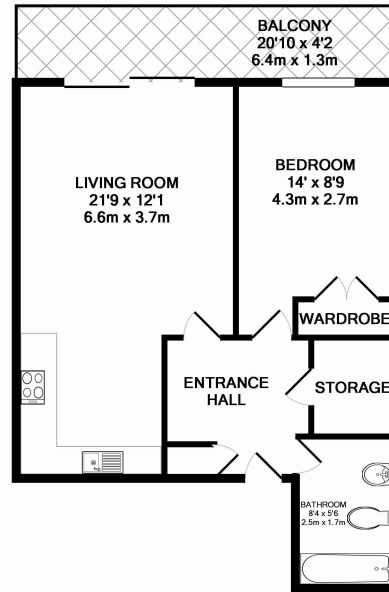

Townmead Road, Imperial Wharf, SW6

£550 per week, £2,383 per month + fees

www.benhams.com