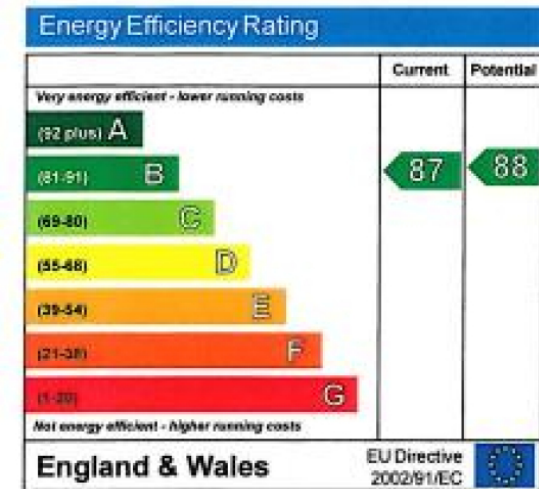

Townmead Road, Imperial Wharf, SW6

£550 per week, £2,383 per month + fees

www.benhams.com