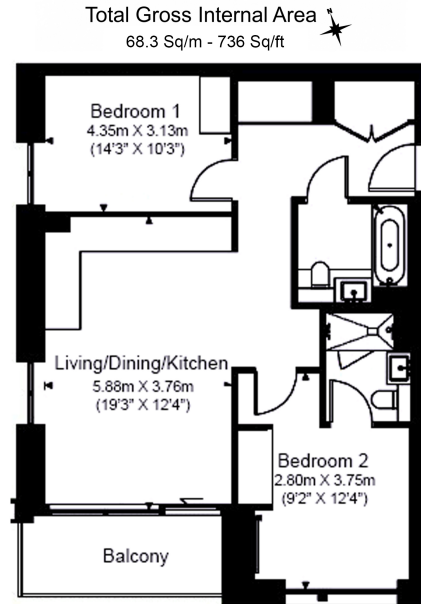

Sands End Lane, Imperial Wharf, SW6

£877 per week, £3,800 per month + fees

www.benhams.com

Score	Energy rating	Current	Potential
92+	A		
81-91	B	85 | B	85 | B
69-80	C		
55-68	D		
39-54	E		
21-38	F		
1-20	G		

London branches open six days a week Mon - Sat

Canary Wharf | City | Colindale | Dartmouth Park | Ealing | Fulham
Hammersmith | Hampstead | Highgate | Hyde Park | Kensington | Kew
Knightsbridge | Nine Elms | Shoreditch | Southall | Surrey Quays
Wapping | Wembley | White City | Woolwich

International offices

China | Hong Kong SAR | India | Indonesia | Qatar | Malaysia | Middle East | Pakistan
Singapore | South Africa | Thailand | Turkey